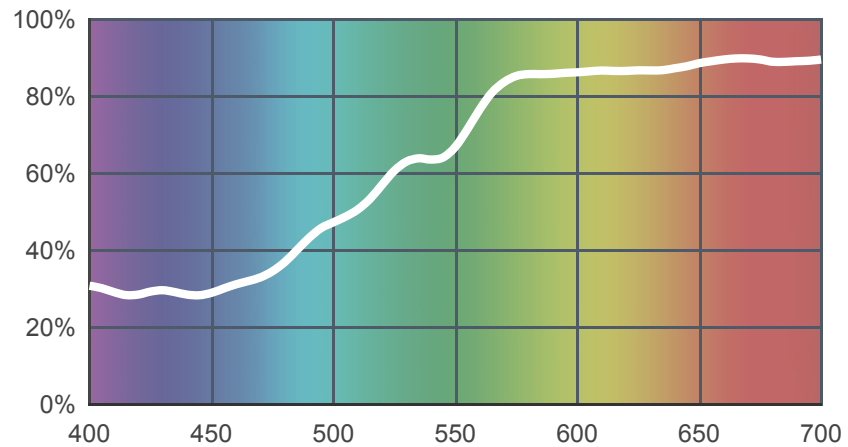

013 Straw Tint

[View on leefilters.com](http://leefilters.com) / [Find a Dealer](#)

Warmer than other straw colours. A good sunlight effect when used in contrast with ambers and blues.

	Source C 6774K	Tungsten 3200K
Transmission Y	72.1%	75.7%
x	0.392	0.485
y	0.392	0.428
Absorption	0.14	0.12

Light transmitted (Y%)
for each colour
wavelength (nm)

Dimming Source Preview

Available as a **High Temperature** filter.

Rolls:

- **1" Core** 7.62m x 1.22m (25' x 48")
- **2" Core** 7.62m x 1.22m (25' x 48")
- **High Temperature** 4m x 1.17m (13' x 46")
- **Quick Roll** Length 7.62m (25') x any width between 2.5cm - 1.17m (1" x 48")

Sheets:

- **Full Sheet** 1.22m x 0.53m (48" x 21")
USA: Full Sheets by special order only.
- **Half Sheet** 0.61m x 0.53m (24" x 21")
- **High Temperature** 0.56m x 0.53m (22" x 21")

Pre-Cut Packs:

- Not available in a pack