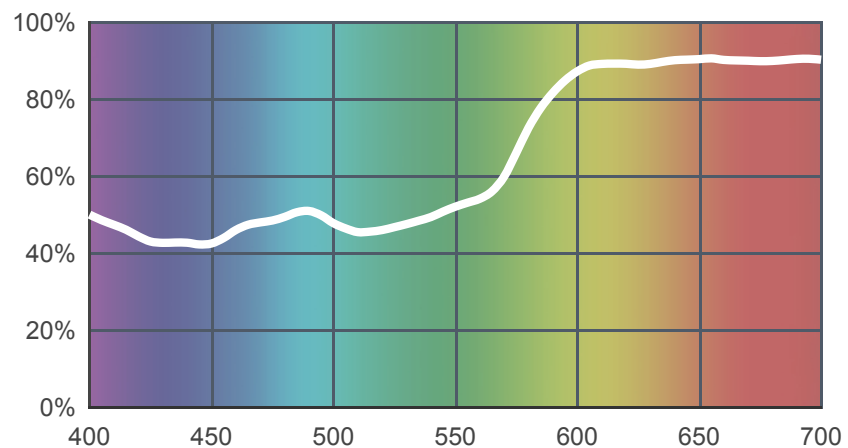

004 Medium Bastard Amber

[View on leefilters.com](#) / [Find a Dealer](#)

Naturally enhances skin tones.

	Source C 6774K	Tungsten 3200K
Transmission Y	64.1%	65.5%
x	0.37	0.488
y	0.335	0.391
Absorption	0.19	0.18

Light transmitted (Y%)
for each colour
wavelength (nm)

Dimming Source Preview

Available as a **High Temperature** filter.

Rolls:

- **1" Core** 7.62m x 1.22m (25' x 48")
- **2" Core** 7.62m x 1.22m (25' x 48")
- **High Temperature** 4m x 1.17m (13' x 46")
- **Quick Roll** Length 7.62m (25') x any width between 2.5cm - 1.17m (1" x 48")

Sheets:

- **Full Sheet** 1.22m x 0.53m (48" x 21")
USA: Full Sheets by special order only.
- **Half Sheet** 0.61m x 0.53m (24" x 21")
- **High Temperature** 0.56m x 0.53m (22" x 21")

Pre-Cut Packs:

- Not available in a pack