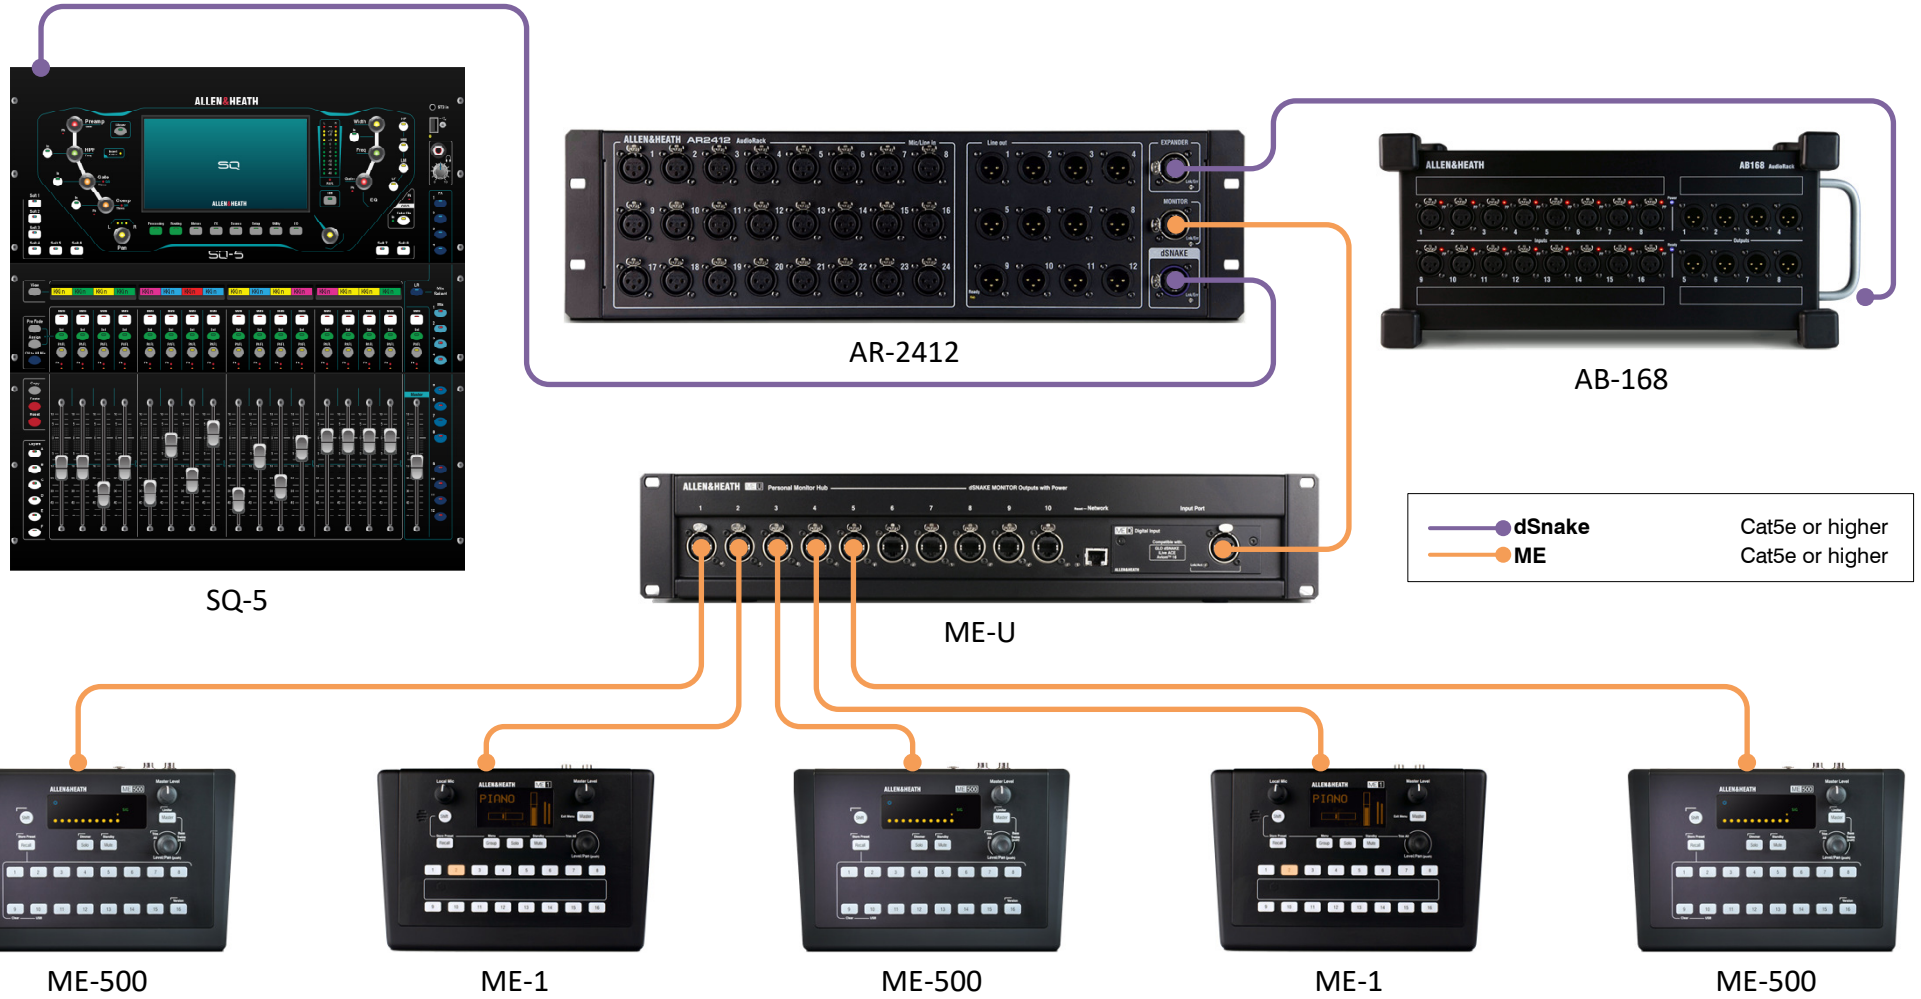

SQ Digital Connectivity

40 INPUTS – 20 OUTPUTS – PERSONAL MONITORING – SLink ( dSnake / ME )

SQ Digital Connectivity

48 INPUTS – 24 OUTPUTS – SLink ( gigaACE / DX )