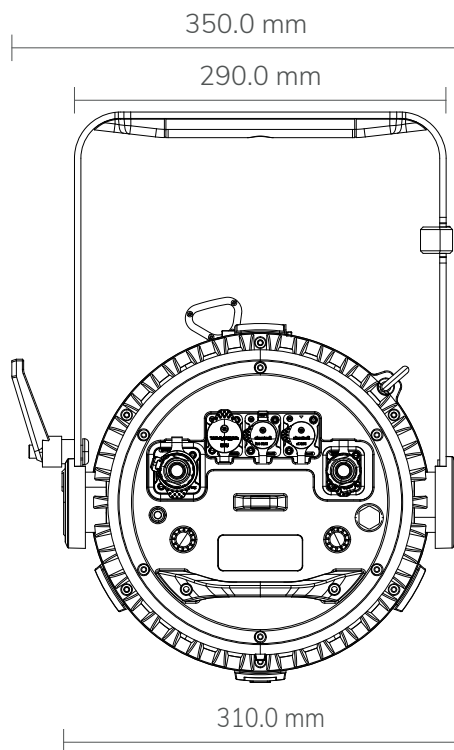

TECHNICAL
DRAWINGS

ROXX®

E.SHOW MAXX

ROXX GmbH
Hansestr. 91, 51149 Köln, Germany
www.roxxlight.com