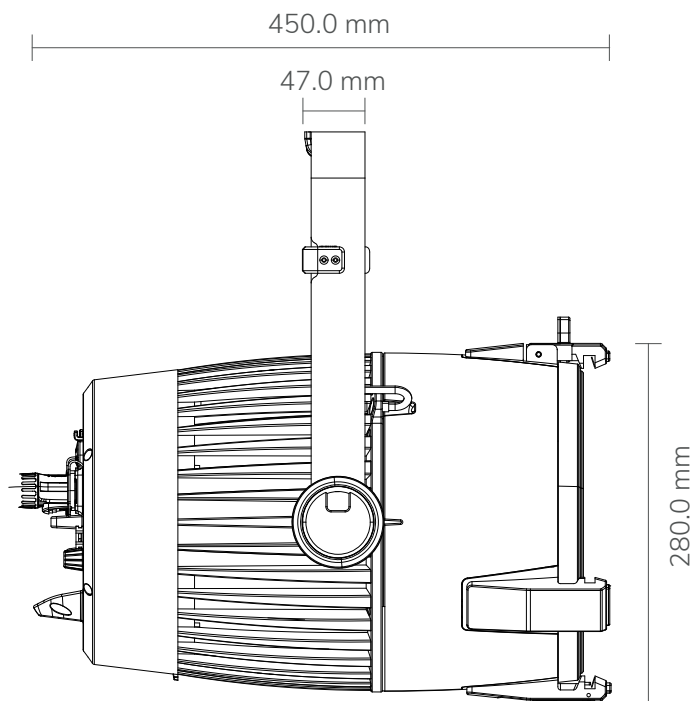

TECHNICAL
DRAWINGS

ROXX®

E.SHOW MAXX

ROXX GmbH
Hansestr. 91, 51149 Köln, Germany
www.roxxlight.com