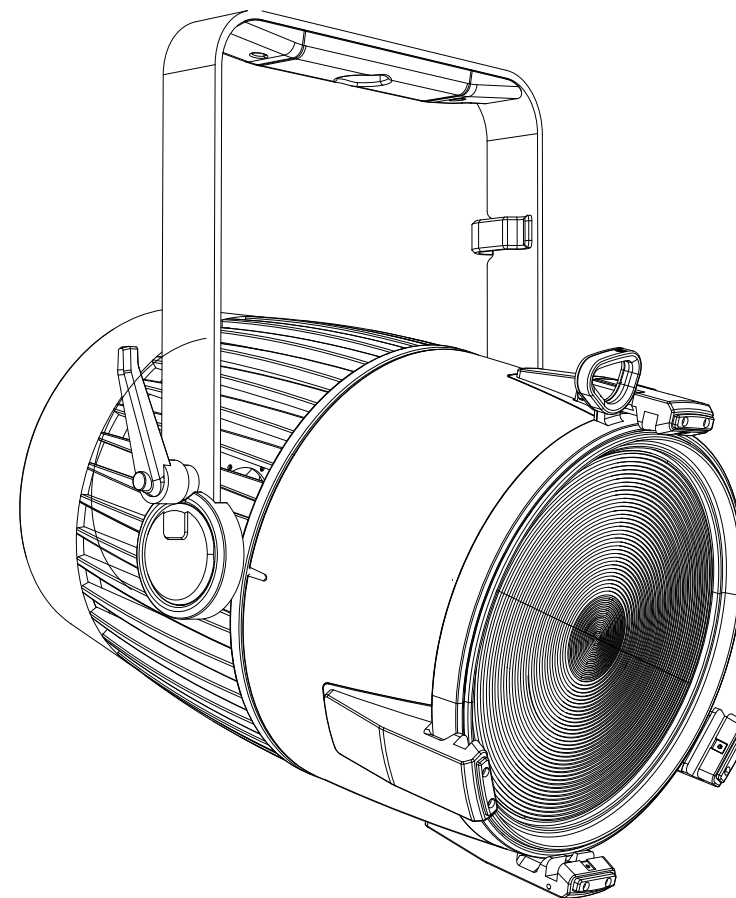

TECHNICAL
DRAWINGS

ROXX®

E.SHOW MAXX

ROXX GmbH
Hansestr. 91, 51149 Köln, Germany
www.roxxlight.com