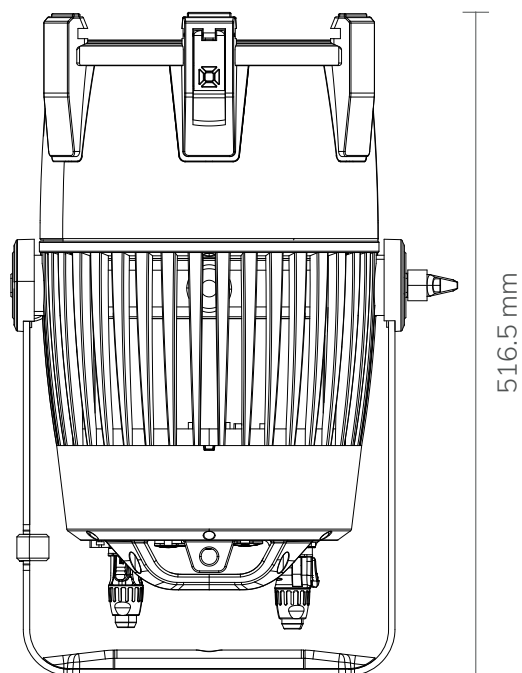

TECHNICAL
DRAWINGS

ROXX®

E.SHOW MAXX

ROXX GmbH
Hansestr. 91, 51149 Köln, Germany
www.roxxlight.com