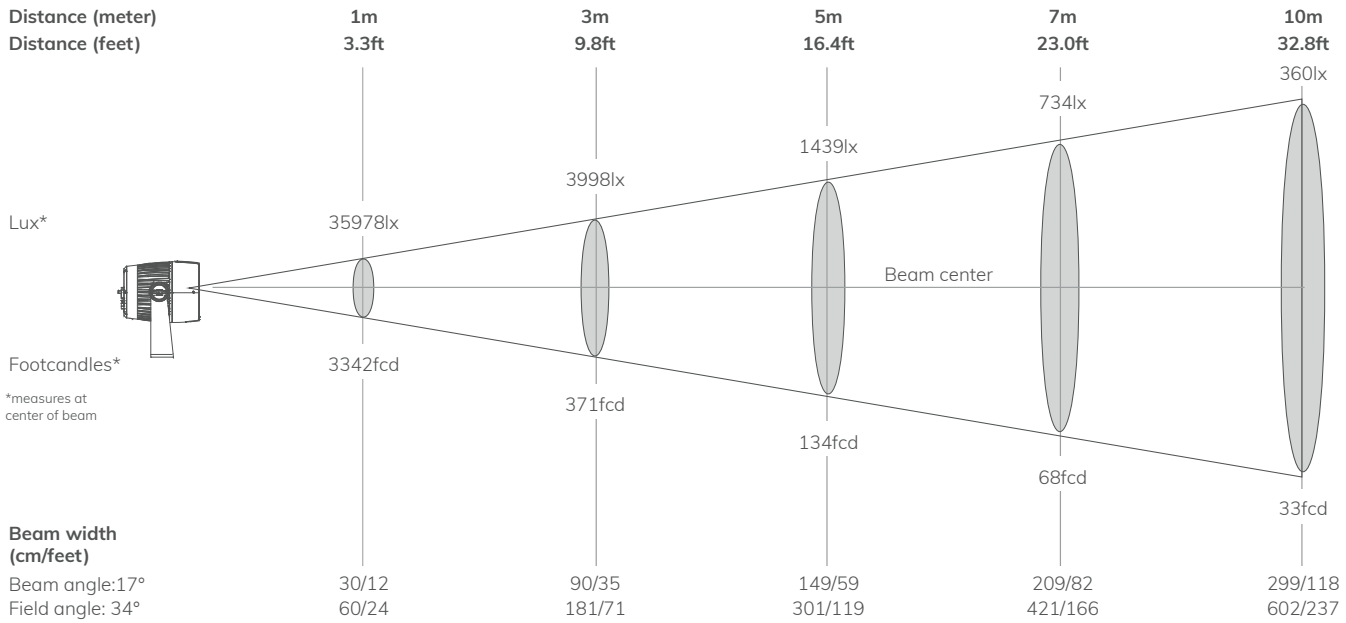

Luminaire Photometrics

Narrow Lens

Lens	Angle	Distance									
		1m/3.3ft		3m/9.8ft		5m/16.4ft		7m/23ft		10m/32.8ft	
		Lux Center lx/fcd	Diameter cm/inch	Lux Center lx/fcd	Diameter cm/inch	Lux Center lx/fcd	Diameter cm/inch	Lux Center lx/fcd	Diameter cm/inch	Lux Center lx/fcd	Diameter cm/inch
N	Beam angle: 17°	35978/ 3342	30/12	3998/ 371	90/35	1439/ 134	149/59	734/ 68	209/82	360/ 33	299/118
	Field angle: 34°		60/24		181/71		301/119		421/166		602/237
M	Beam angle: 35°	8707/ 809	63/25	968/ 90	190/75	347/ 32	316/124	178/ 17	443/174	87/ 8	633/249
	Field angle: 70°		141/56		422/166		703/277		984/387		1406/554
W	Beam angle: 58°	4561/ 424	111 /44	507/ 47	334/131	182/ 17	557/219	93/ 7	779/307	46/ 4	1113/438
	Field angle: 88°		191/75		574/226		957/377		1340/528		1915/753
EN	Beam angle: 16°x24°	21886/ 2033	28x42/ 11x17	2432/ 226	85x125/ 33x49	876/ 81	142x209/ 56x82	447/ 42	199x292/ 78x115	219/ 20	285x418/ 112x165
	Field angle: 34°x45°		61x83/ 24x33		184x250/ 72x98		307x417/ 121x164		429x584/ 169x230		613x835/ 241x328
EW	Beam angle: 18°x57°	9303/ 864	31x108/ 12x43	1034/ 96	93x323/ 37x127	372/ 35	155x538/ 61x212	190/ 18	217x754/ 85x297	93/ 9	310x1077/ 122x424
	Field angle: 42°x80°		76x168/ 30x66		228x505/ 90x199		380x842/ 150x331		532x1179/ 209x464		760x1684/ 299x663