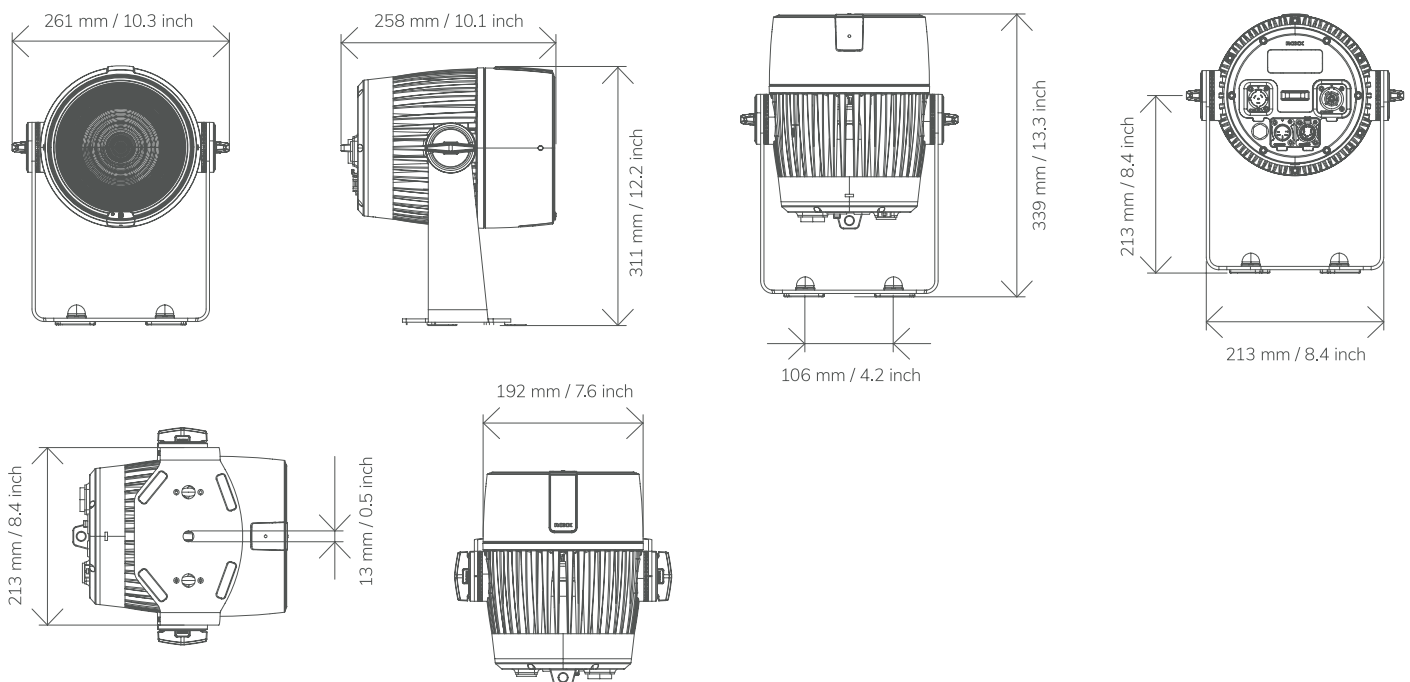

Technical Data

Protocol	CRMX, W-DMX™ G2, W-DMX™ G3, W-DMX™ G4, W-DMX™ G4S USITT DMX512A RDM ANSI E1.20 Bluetooth (Low Energy)
Setting and addressing	OLED graphical display / 4 controls RDM ANSI E1.20
Standalone mode	Auto Program, Editor, Color Macro, Quick Color, Tunable White, User Color, Timer
Wireless DMX	Lumenradio with RDM (CRMX)
Indicator	OLED graphical display
Controls	4 touch sensitive, backlit controls
Strobe	0-20Hz
DMX I/O	IP65 XLR 5-pin male/female
Power I/O	TRUE1 compatible input & link-thru sockets
Dimensions & Weight	
IP class	IP 65
Net Dimensions (w x h x d)	261 x 311 x 258 mm
Net Dimensions inches	10,3 x 12,2 x 10,1 inches
Physical Head Straight Up Height	339 mm
Net Weight	5,7 kg (12,6 lbs)
Included / Optional	
Included items	2x radiator caps for pendant installation 2m power cable
Color options	Black – RAL 9004 (Standard) White – RAL 9010 Custom color – any RAL