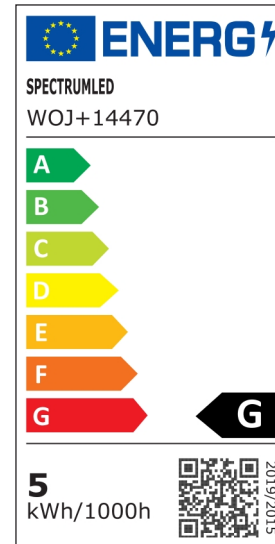

## LED GLOB COG MODERNSHINE

Power **4,5 W**  
Luminous flux\*\* **310 lm (360°)**  
Beam angle **300 °**

Voltage **230 V**  
Colour of light **NW**  
Socket **E27**

See more on dedicated page 

 Declaration of Conformity

Technical data:

Code	WOJ+14470
Power	4,5 W
Nominal current	35 mA
Voltage	230 V
Energy efficiency class	G
Energy consumption	5 kWh/1000h
Frequency	50HZ Hz
Power factor	0.5
Luminous flux*	310 lm (360°)
Luminous flux**	310 lm (360°)
Lamp efficacy	69 lm/W
Colour of light	NW
Beam angle	300 °
RA	80
Uniformity of color SDCM max	5
Dimmable	-
Working temperature range	-20/+40 °
Lifespan	17000 h
Socket	E27
Dimension (AxBxC)	95x145 mm
Weight	0.064 kg
For use	Inside
Application	INT
Number of pieces on the packaging	100 pcs.
Made in	PRC