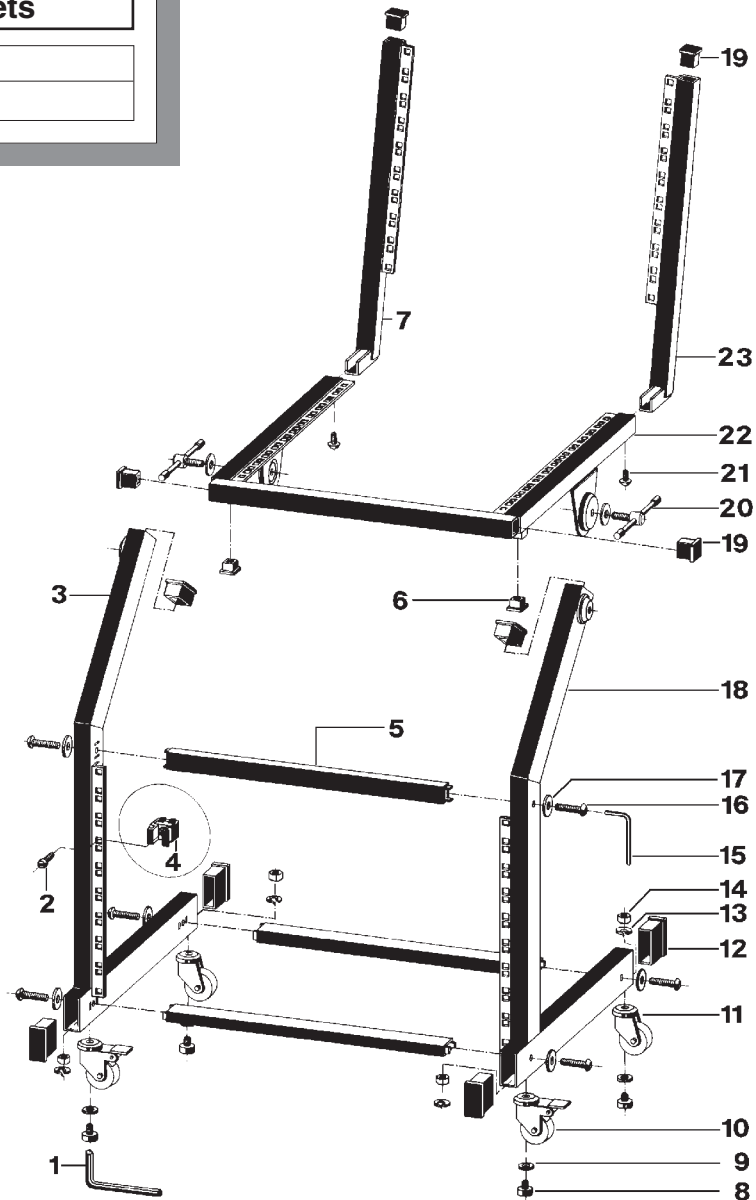

42020 19" Adjustable Rack Wagon
42021 19" Extender Brackets

42020.000.55 black

42021.000.55 black

pos.	description	art.-no.	qty
1	allen wrench SW6	03.22.897.00	1
2	fastening screws	03.05.361.15	48
3	left side frame	5.42020.2.55	1
4	clip nuts M5	03.08.270.00	48
5	connector brace	5.28200.3.55	3
6	plastic end cap 25 x 25 mm	03.20.750.55	2
7	left extender bracket	5.42021.2.55	1
8	socket head screw M8 x 16 mm	03.02.320.25	4
9	washer	03.11.520.01	4
10	caster with brake	03.25.180.00	2
11	caster without brake	03.25.181.00	2
12	plastic rectangular end cap	03.20.910.55	6
13	lock washer	03.12.220.00	4
14	lock nut M8	03.08.445.29	4
15	allen wrench SW5	03.22.896.00	1
16	roundhead socket screw	03.03.710.00	6
17	washer	01.49.025.15	8
18	right side frame	5.42020.1.55	1
19	plastic end cap 30 x 30 mm	03.20.790.55	4
20	T handle screws	7.420.200155	2
21	roundhead socket screw M8 x 12 mm	03.03.610.25	2
22	upper frame mounting bracket	5.42020.3.55	1
23	right extender bracket	5.42021.1.55	1