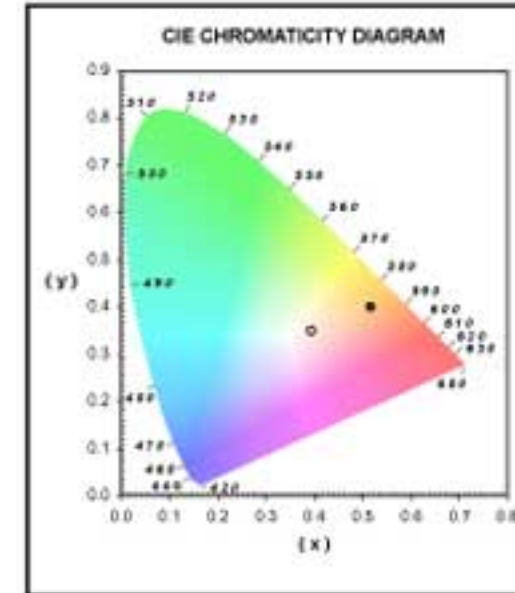

nm.	360	380	400	420	440	460	480	500	520	540	560	580	600	620	640	660	680	700	720	740
trans %	46	54	53	49	40	33	31	32	38	47	56	72	82	85	85	86	86	86	86	86

MATERIAL SPECIFICATIONS:
General Description: Co-extruded Polycarbonate Film
Substrate: PC (Polycarbonate)
Thickness: 3.0 mil (.003" or 76.2 micron)
Manufactured in: U.S.A.

AVAILABLE SIZES:
✓ 20 in. x 24 in. sheets (50cm x 60cm)
✓ 24 in. x 25 ft. rolls (60cm x 7.62m)
48 in. x 25 ft. rolls (121cm x 7.62m)
60 in. x 20 ft. rolls (152.4cm x 6.10m)
13.5 in. Diameter Glass (34.3cm) - Cut to order