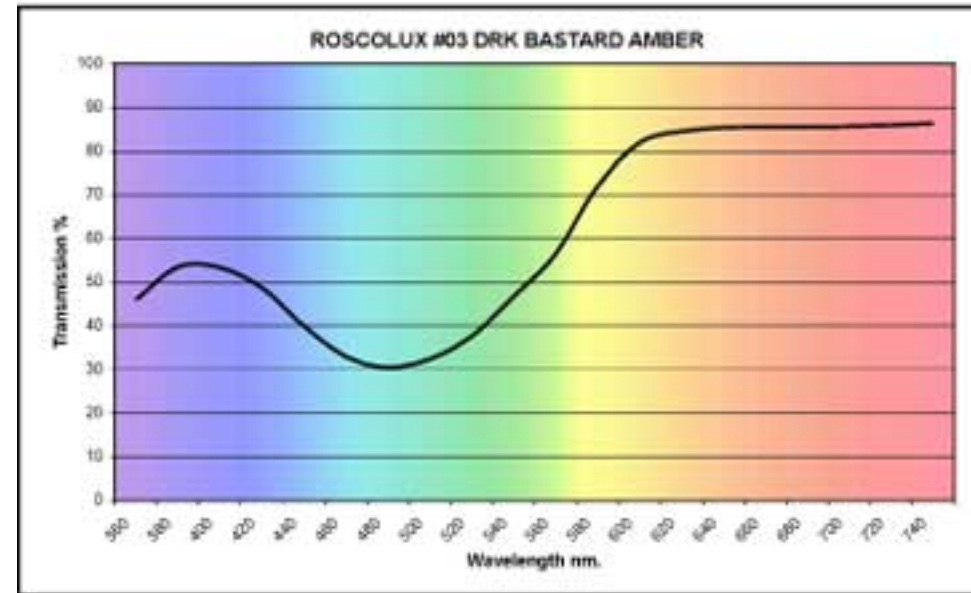

SWATCHBOOK: ROSCOLUX
 COLOR FILTER: #03 DRK BASTARD AMBER
 DESCRIPTION: Color Effects Lighting Filter.
 TRANSMISSION = 62% or -0.7 stop loss
 MIRED SHIFT = Not Applicable.
 CC EQUIVALENT = Not Applicable.

COLORIMETRIC DATA
 OBSERVER: CIE 1964 10°
 SOURCE: • 'A' (tungsten)
 ° 'D65' (daylight)

HUNTER LAB SOURCE A
L* 83.344
A* 23.611
B* 28.497

HUNTER LAB SOURCE D65
L* 79.336
A* 24.067
B* 20.247

CIE 1964 SOURCE A
Y 62.813
(x) 0.517
(y) 0.401

AVAILABLE SIZES:
 ✓ 20 in. x 24 in. sheets (50cm x 60cm)
 ✓ 24 in. x 25 ft. rolls (60cm x 7.62m)
 48 in. x 25 ft. rolls (121cm x 7.62m)
 60 in. x 20 ft. rolls (152.4cm x 6.10m)
 13.5 in. Diameter Glass (34.3cm) - Cut to order