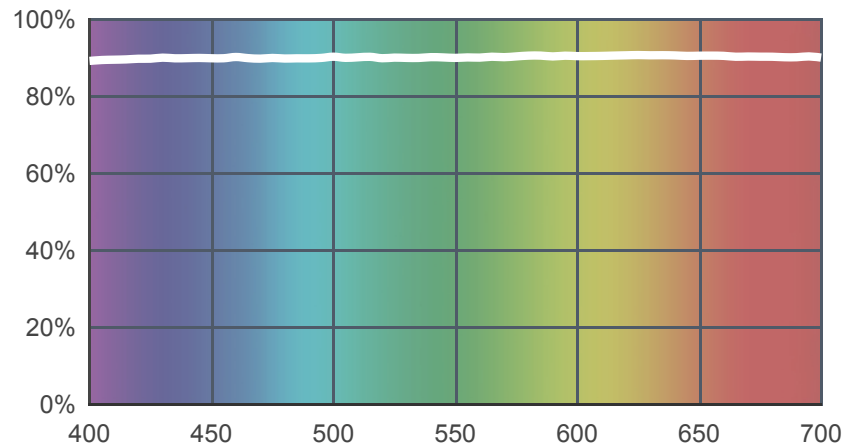

# 750 Durham Frost

[View on leefilters.com](#) / [Find a Dealer](#)

A frost that almost completely softens shutter edges and removes hot spots.

	Source C 6774K	Tungsten 3200K
Transmission Y	-	-
x	-	-
y	-	-
Stop Value	< 1/4	-

Light transmitted (Y%)  
for each colour  
wavelength (nm)

Created by **Durgam Marengi** as a part of The Designer Series.

### Rolls:

- **1" Core** 7.62m x 1.22m (25' x 48")
- **2" Core** 7.62m x 1.22m (25' x 48")

### Sheets:

- **Full Sheet** 1.22m x 0.53m (48" x 21")  
USA: Full Sheets by special order only.
- **Half Sheet** 0.61m x 0.53m (24" x 21")