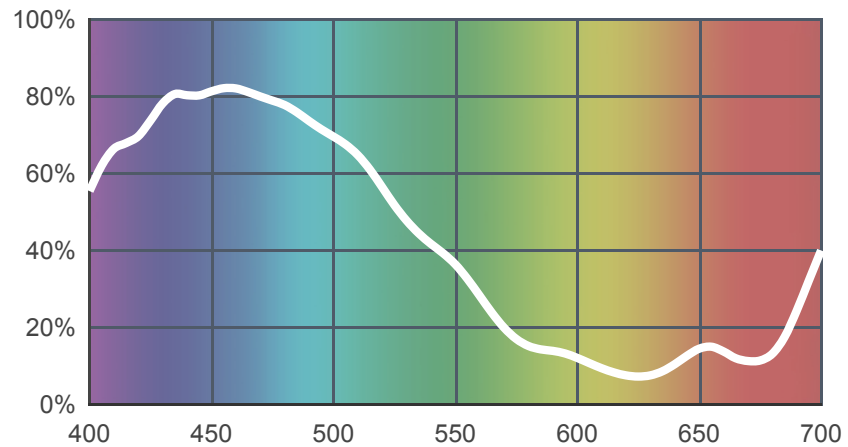

724 Ocean Blue

[View on leefilters.com](#) / [Find a Dealer](#)

Useful at low levels of light.
Good for dull skies and moonlight.

	Source C 6774K	Tungsten 3200K
Transmission Y	36.2%	29%
x	0.189	0.251
y	0.222	0.339
Absorption	0.44	0.54

Light transmitted (Y%)
for each colour
wavelength (nm)

Dimming Source Preview

Created by **David Hersey** as a part of The Designer Series.

Rolls:

- **1" Core** 7.62m x 1.22m (25' x 48")
- **2" Core** 7.62m x 1.22m (25' x 48")
- **Quick Roll** Length 7.62m (25') x any width between 2.5cm - 1.17m (1" x 48")

Sheets:

- **Full Sheet** 1.22m x 0.53m (48" x 21")
USA: Full Sheets by special order only.
- **Half Sheet** 0.61m x 0.53m (24" x 21")

Pre-Cut Packs:

- Not available in a pack

LEE Filters