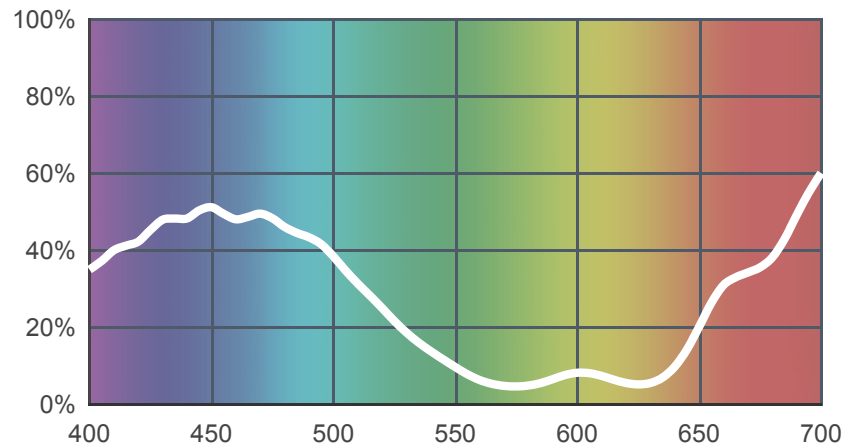

719 Colour Wash Blue

[View on leefilters.com](http://leefilters.com) / [Find a Dealer](#)

To allow low intensity tungsten to hold a cold/blue feel.

	Source C 6774K	Tungsten 3200K
Transmission Y	19.3%	15.8%
x	0.188	0.275
y	0.171	0.273
Absorption	0.71	0.8

Light transmitted (Y%)
for each colour
wavelength (nm)

Dimming Source Preview

Created by **Mark Henderson** as a part of The Designer Series.

Rolls:

- **1" Core** 7.62m x 1.22m (25' x 48")
- **2" Core** 7.62m x 1.22m (25' x 48")
- **Quick Roll** Length 7.62m (25') x any width between 2.5cm - 1.17m (1" x 48")

Sheets:

- **Full Sheet** 1.22m x 0.53m (48" x 21")
USA: Full Sheets by special order only.
- **Half Sheet** 0.61m x 0.53m (24" x 21")

Pre-Cut Packs:

- Not available in a pack