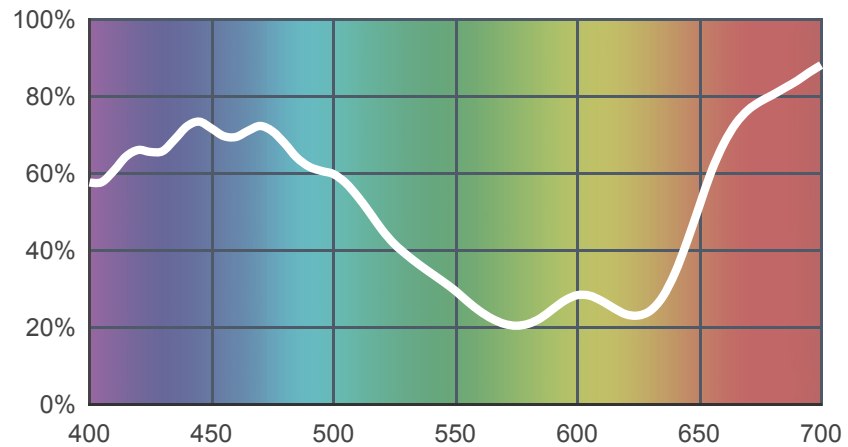

709 Electric Lilac

[View on leefilters.com](#) / [Find a Dealer](#)

Provides good colour rendering which creates a sharp edge, adding a touch of drama.

	Source C 6774K	Tungsten 3200K
Transmission Y	35.2%	32.9%
x	0.24	0.355
y	0.228	0.334
Absorption	0.45	0.48

Light transmitted (Y%)
for each colour
wavelength (nm)

Dimming Source Preview

Created by **David Whitehead** as a part of The Designer Series.

Rolls:

- **1" Core** 7.62m x 1.22m (25' x 48")
- **2" Core** 7.62m x 1.22m (25' x 48")
- **Quick Roll** Length 7.62m (25') x any width between 2.5cm - 1.17m (1" x 48")

Sheets:

- **Full Sheet** 1.22m x 0.53m (48" x 21")
USA: Full Sheets by special order only.
- **Half Sheet** 0.61m x 0.53m (24" x 21")

Pre-Cut Packs:

- Not available in a pack