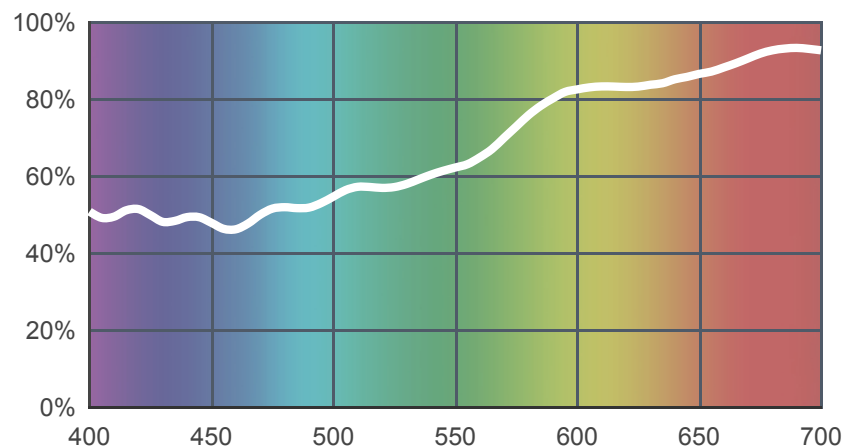

# 506 Marlene

[View on leefilters.com](#) / [Find a Dealer](#)

Flattering skin tone filter without the comedy pink. Named for Marlene Dietrich who understood the importance of beautiful lighting, especially at a certain age!

	Source C 6774K	Tungsten 3200K
Transmission Y	67.3%	70.4%
x	0.358	0.469
y	0.344	0.404
Absorption	0.17	0.15

Light transmitted (Y%)  
for each colour  
wavelength (nm)

### Rolls:

- **1" Core** 7.62m x 1.22m (25' x 48")
- **2" Core** 7.62m x 1.22m (25' x 48")
- **Quick Roll** Length 7.62m (25') x any width between 2.5cm - 1.17m (1" x 48")

### Sheets:

- **Full Sheet** 1.22m x 0.53m (48" x 21")  
USA: Full Sheets by special order only.
- **Half Sheet** 0.61m x 0.53m (24" x 21")