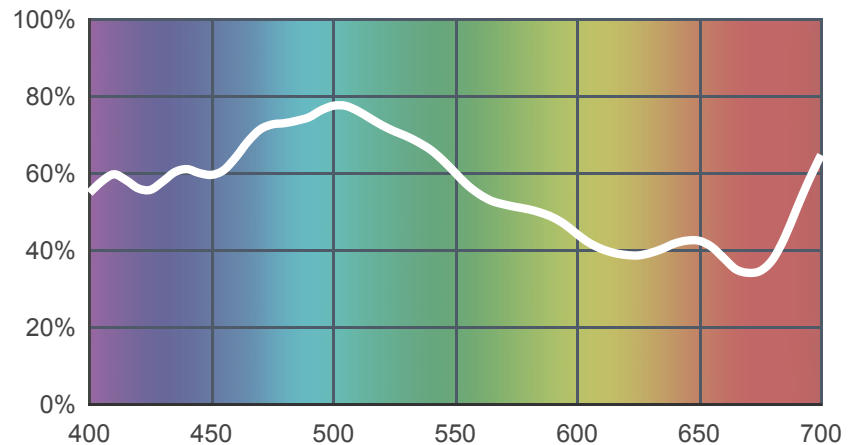

# 504 Waterfront Green

[View on leefilters.com](http://leefilters.com) / [Find a Dealer](#)

Designed for period key light and modern urban horizons.

	Source C 6774K	Tungsten 3200K
Transmission Y	58.2%	55.2%
x	0.271	0.375
y	0.317	0.41
Absorption	0.24	0.26

Light transmitted (Y%)  
for each colour  
wavelength (nm)

Dimming Source Preview

Created by **Mike Robertson** as a part of The Designer Series.

## Rolls:

- **1" Core** 7.62m x 1.22m (25' x 48")
- **2" Core** 7.62m x 1.22m (25' x 48")
- **Quick Roll** Length 7.62m (25') x any width between 2.5cm - 1.17m (1" x 48")

## Sheets:

- **Full Sheet** 1.22m x 0.53m (48" x 21")  
USA: Full Sheets by special order only.
- **Half Sheet** 0.61m x 0.53m (24" x 21")