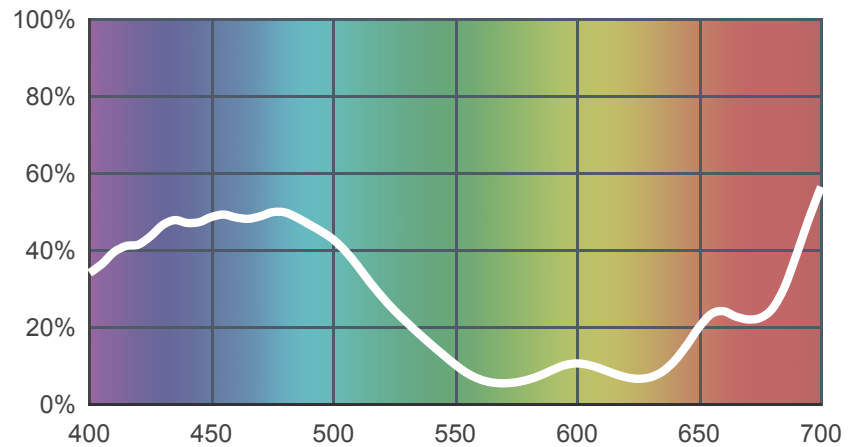

366 Cornflower

[View on leefilters.com](#) / [Find a Dealer](#)

Great for pale moonlight and seasonal mood lighting.

	Source C 6774K	Tungsten 3200K
Transmission Y	17.7%	14.4%
x	0.193	0.28
y	0.19	0.292
Absorption	0.75	0.84

Light transmitted (Y%)
for each colour
wavelength (nm)

Dimming Source Preview

Rolls:

- **1" Core** 7.62m x 1.22m (25' x 48")
- **2" Core** 7.62m x 1.22m (25' x 48")
- **Quick Roll** Length 7.62m (25') x any width between 2.5cm - 1.17m (1" x 48")

Sheets:

- **Full Sheet** 1.22m x 0.53m (48" x 21")
USA: Full Sheets by special order only.
- **Half Sheet** 0.61m x 0.53m (24" x 21")

Pre-Cut Packs:

- Not available in a pack

LEE Filters