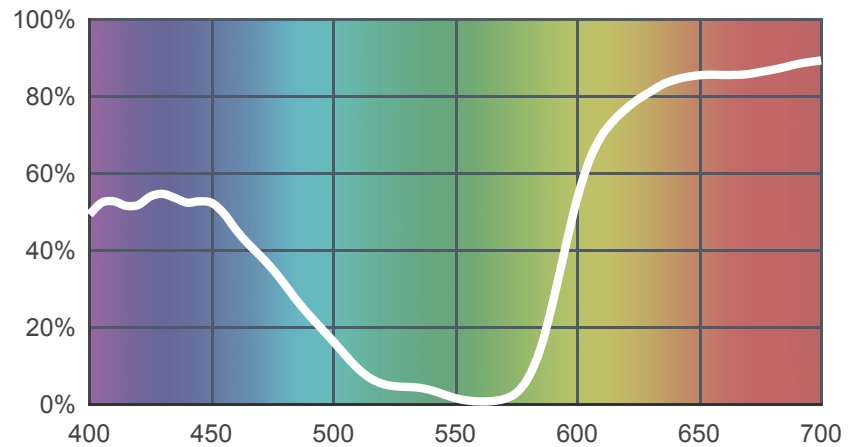

328 Follies Pink

[View on leefilters.com](http://leefilters.com) / [Find a Dealer](#)

Great for dramatic stage lighting.

	Source C 6774K	Tungsten 3200K
Transmission Y	21.6%	24.6%
x	0.335	0.532
y	0.18	0.266
Absorption	0.67	0.61

Light transmitted (Y%)
for each colour
wavelength (nm)

Dimming Source Preview

Created by **Declan Randall** as a part of The Designer Series.

Rolls:

- **1" Core** 7.62m x 1.22m (25' x 48")
- **2" Core** 7.62m x 1.22m (25' x 48")
- **Quick Roll** Length 7.62m (25') x any width between 2.5cm - 1.17m (1" x 48")

Sheets:

- **Full Sheet** 1.22m x 0.53m (48" x 21")
USA: Full Sheets by special order only.
- **Half Sheet** 0.61m x 0.53m (24" x 21")

Pre-Cut Packs:

- **DJ Pack 1**
- **DJ Pack 2**