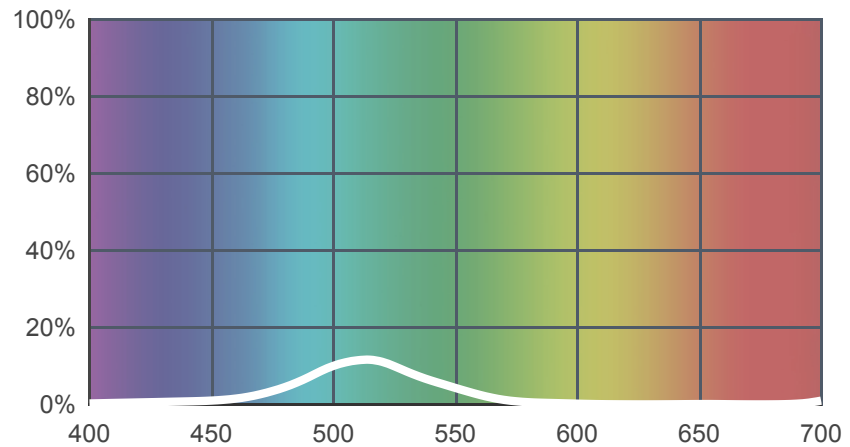

327 Forest Green

[View on leefilters.com](http://leefilters.com) / [Find a Dealer](#)

A deep green for sinister forest scenes, cycloramas and backlighting.

	Source C 6774K	Tungsten 3200K
Transmission Y	4.2%	3.5%
x	0.162	0.185
y	0.496	0.585
Absorption	1.38	1.46

Light transmitted (Y%)
for each colour
wavelength (nm)

Dimming Source Preview

Rolls:

- **1" Core** 7.62m x 1.22m (25' x 48")
- **2" Core** 7.62m x 1.22m (25' x 48")
- **Quick Roll** Length 7.62m (25') x any width between 2.5cm - 1.17m (1" x 48")

Sheets:

- **Full Sheet** 1.22m x 0.53m (48" x 21")
USA: Full Sheets by special order only.
- **Half Sheet** 0.61m x 0.53m (24" x 21")

Pre-Cut Packs:

- **Rock n' Roll Pack 2**
- **DJ Pack 1**