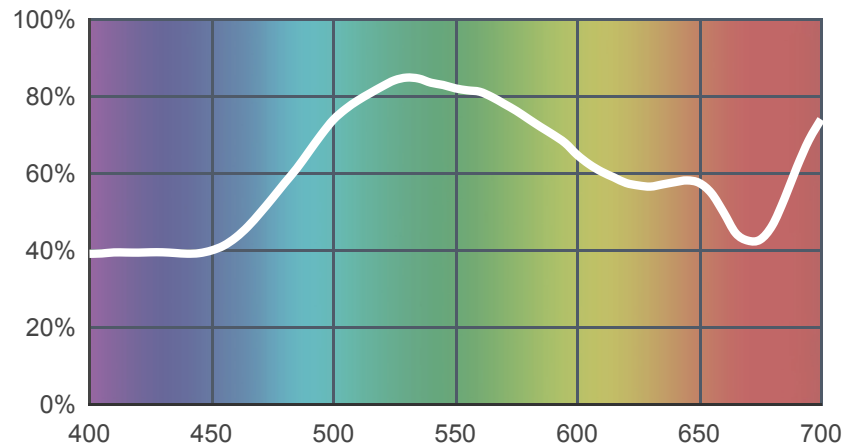

244 LEE Plus Green

[View on leefilters.com](http://leefilters.com) / [Find a Dealer](#)

Used on daylight and tungsten light sources to provide green cast when used in conjunction with discharge lighting. Approximately equivalent to CC30 green camera filter.

	Source C 6774K	Tungsten 3200K
Transmission Y	74.2%	74%
x	0.324	0.421
y	0.388	0.447
Absorption	0.13	0.13

Light transmitted (Y%)
for each colour
wavelength (nm)

Dimming Source Preview

Rolls:

- **1" Core** 7.62m x 1.22m (25' x 48")
- **2" Core** 7.62m x 1.22m (25' x 48")
- **Quick Roll** Length 7.62m (25') x any width between 2.5cm - 1.17m (1" x 48")

Sheets:

- **Full Sheet** 1.22m x 0.53m (48" x 21")
USA: Full Sheets by special order only.
- **Half Sheet** 0.61m x 0.53m (24" x 21")

Pre-Cut Packs:

- **Master Location Pack**
- **Arc Correction Pack**