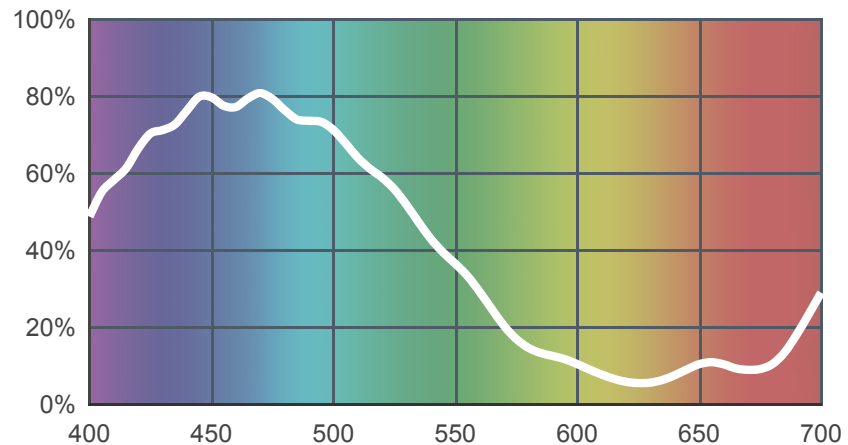

# 144 No Colour Blue

[View on leefilters.com](http://leefilters.com) / [Find a Dealer](#)

A clean blue with hints of green.  
Good for moonlight and  
sidelight.

	Source C 6774K	Tungsten 3200K
Transmission Y	32.4%	28.3%
x	0.183	0.237
y	0.228	0.348
Absorption	0.49	0.55

Light transmitted (Y%)  
for each colour  
wavelength (nm)

### Rolls:

- **1" Core** 7.62m x 1.22m (25' x 48")
- **2" Core** 7.62m x 1.22m (25' x 48")
- **Quick Roll** Length 7.62m (25') x any width between 2.5cm - 1.17m (1" x 48")

### Sheets:

- **Full Sheet** 1.22m x 0.53m (48" x 21")  
USA: Full Sheets by special order only.
- **Half Sheet** 0.61m x 0.53m (24" x 21")