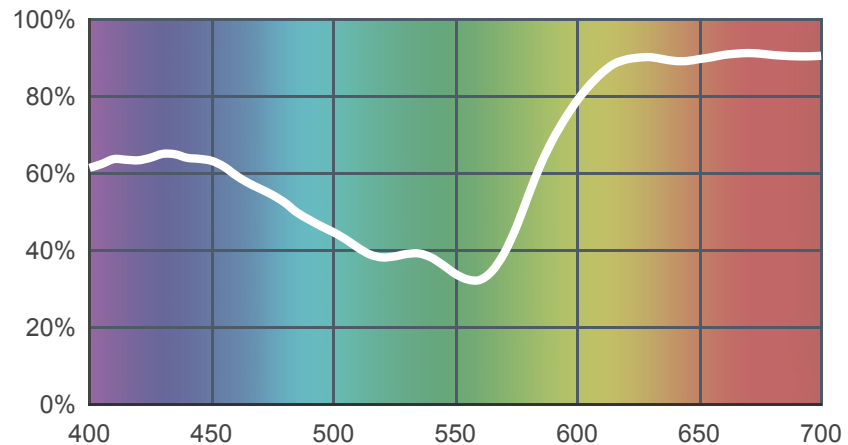

110 Middle Rose

[View on leefilters.com](#) / [Find a Dealer](#)

Pleasing effects for theatrical lighting.

	Source C 6774K	Tungsten 3200K
Transmission Y	47.5%	54.4%
x	0.351	0.478
y	0.249	0.354
Absorption	0.32	0.26

Light transmitted (Y%)
for each colour
wavelength (nm)

Dimming Source Preview

Rolls:

- **1" Core** 7.62m x 1.22m (25' x 48")
- **2" Core** 7.62m x 1.22m (25' x 48")
- **Quick Roll** Length 7.62m (25') x any width between 2.5cm - 1.17m (1" x 48")

Sheets:

- **Full Sheet** 1.22m x 0.53m (48" x 21")
USA: Full Sheets by special order only.
- **Half Sheet** 0.61m x 0.53m (24" x 21")

Pre-Cut Packs:

- Not available in a pack

LEE Filters