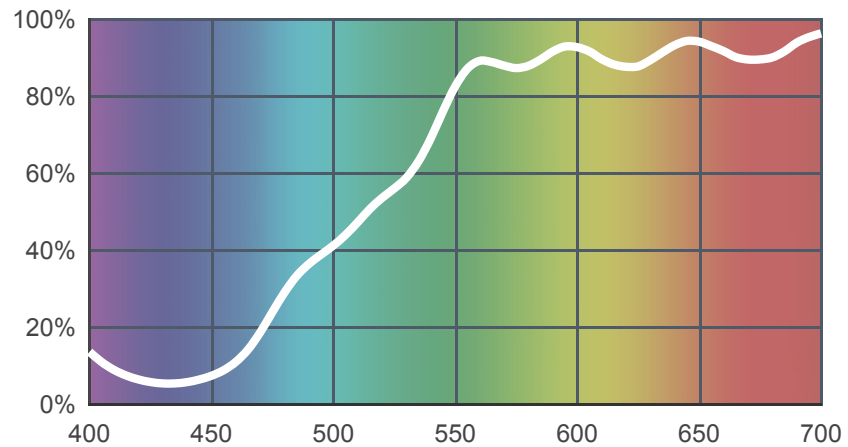

102 Light Amber

[View on leefilters.com](#) / [Find a Dealer](#)

A warm yellow colour. Great for candlelight or warm bright sunlight effects.

	Source C 6774K	Tungsten 3200K
Transmission Y	75.1%	78%
x	0.434	0.505
y	0.44	0.45
Absorption	0.12	0.11

Light transmitted (Y%)
for each colour
wavelength (nm)

Dimming Source Preview

Rolls:

- **1" Core** 7.62m x 1.22m (25' x 48")
- **2" Core** 7.62m x 1.22m (25' x 48")
- **Quick Roll** Length 7.62m (25') x any width between 2.5cm - 1.17m (1" x 48")

Sheets:

- **Full Sheet** 1.22m x 0.53m (48" x 21")
USA: Full Sheets by special order only.
- **Half Sheet** 0.61m x 0.53m (24" x 21")

Pre-Cut Packs:

- Not available in a pack

LEE Filters