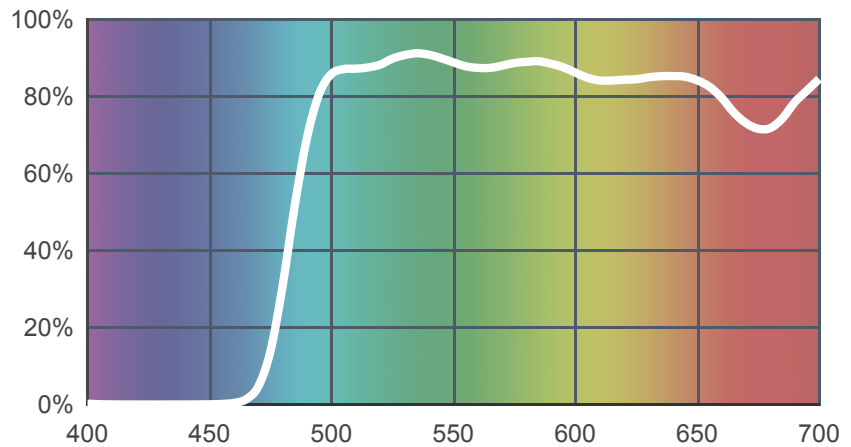

# 100 Spring Yellow

[View on leefilters.com](#) / [Find a Dealer](#)

A sunlight wash - use with gobos, disco and dark skin tones.

	Source C 6774K	Tungsten 3200K
Transmission Y	84.2%	86.5%
x	0.41	0.479
y	0.502	0.481
Absorption	0.07	0.06

Light transmitted (Y%)  
for each colour  
wavelength (nm)

### Rolls:

- **1" Core** 7.62m x 1.22m (25' x 48")
- **2" Core** 7.62m x 1.22m (25' x 48")
- **Quick Roll** Length 7.62m (25') x any width between 2.5cm - 1.17m (1" x 48")

### Sheets:

- **Full Sheet** 1.22m x 0.53m (48" x 21")  
USA: Full Sheets by special order only.
- **Half Sheet** 0.61m x 0.53m (24" x 21")