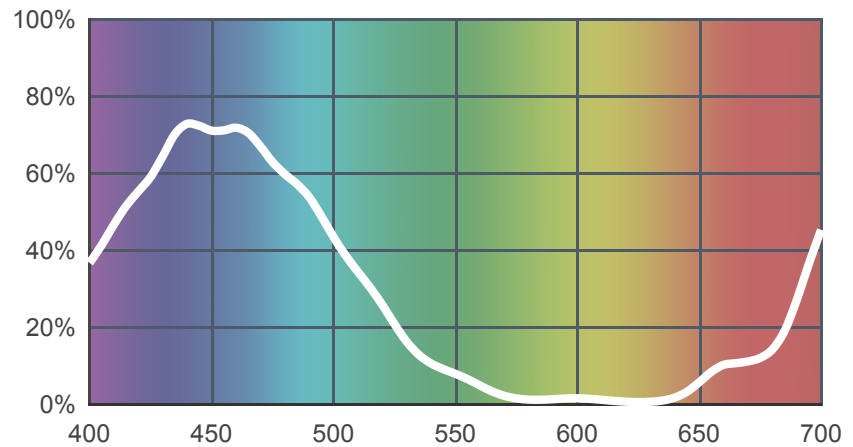

068 Sky Blue

[View on leefilters.com](http://leefilters.com) / [Find a Dealer](#)

Good for morning skin tones and night skies. Great for cyclorama lights.

	Source C 6774K	Tungsten 3200K
Transmission Y	13.4%	9.4%
x	0.151	0.174
y	0.128	0.207
Absorption	0.87	1.03

Light transmitted (Y%)
for each colour
wavelength (nm)

Dimming Source Preview

Rolls:

- **1" Core** 7.62m x 1.22m (25' x 48")
- **2" Core** 7.62m x 1.22m (25' x 48")
- **Quick Roll** Length 7.62m (25') x any width between 2.5cm - 1.17m (1" x 48")

Sheets:

- **Full Sheet** 1.22m x 0.53m (48" x 21")
USA: Full Sheets by special order only.
- **Half Sheet** 0.61m x 0.53m (24" x 21")

Pre-Cut Packs:

- **DJ Pack 1**