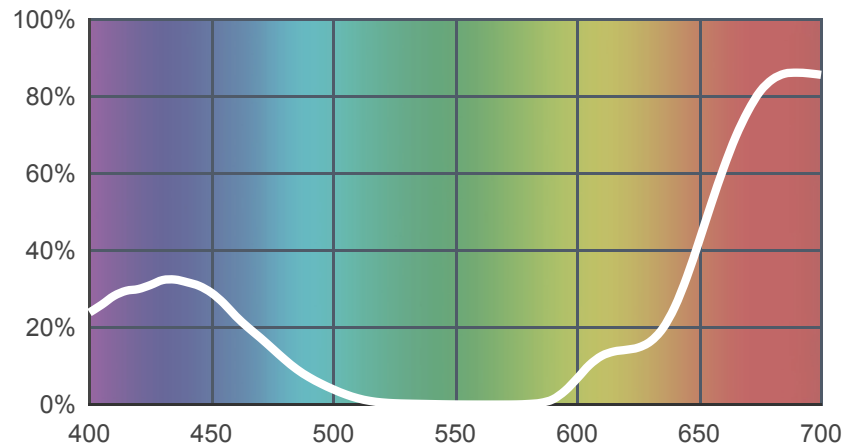

049 Medium Purple

[View on leefilters.com](#) / [Find a Dealer](#)

A strong cheerful glow, good for cycloramas and pantomimes.

	Source C 6774K	Tungsten 3200K
Transmission Y	4.7%	5.8%
x	0.283	0.474
y	0.101	0.197
Absorption	1.33	1.23

Light transmitted (Y%)
for each colour
wavelength (nm)

Dimming Source Preview

Rolls:

- **1" Core** 7.62m x 1.22m (25' x 48")
- **2" Core** 7.62m x 1.22m (25' x 48")
- **Quick Roll** Length 7.62m (25') x any width between 2.5cm - 1.17m (1" x 48")

Sheets:

- **Full Sheet** 1.22m x 0.53m (48" x 21")
USA: Full Sheets by special order only.
- **Half Sheet** 0.61m x 0.53m (24" x 21")

Pre-Cut Packs:

- Not available in a pack