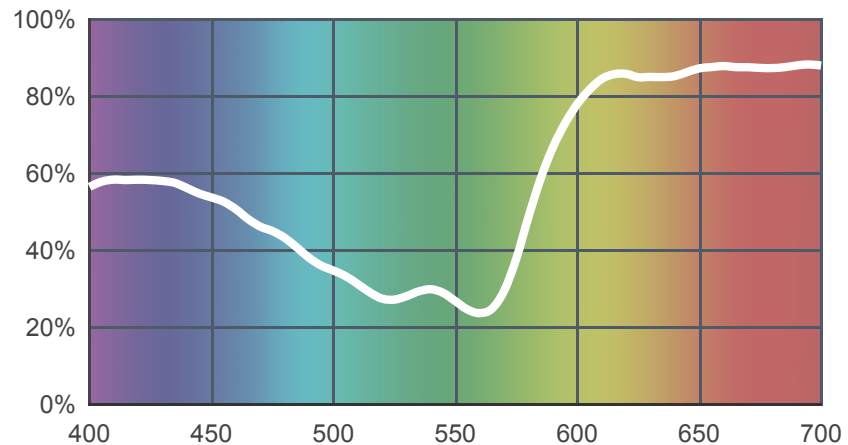

036 Medium Pink

[View on leefilters.com](#) / [Find a Dealer](#)

Good for general washes and side lighting.

	Source C 6774K	Tungsten 3200K
Transmission Y	45.4%	48.2%
x	0.36	0.495
y	0.268	0.345
Absorption	0.34	0.32

Light transmitted (Y%)
for each colour
wavelength (nm)

Dimming Source Preview

Available as a **High Temperature** filter.

Rolls:

- **1" Core** 7.62m x 1.22m (25' x 48")
- **2" Core** 7.62m x 1.22m (25' x 48")
- **High Temperature** 4m x 1.17m (13' x 46")
- **Quick Roll** Length 7.62m (25') x any width between 2.5cm - 1.17m (1" x 48")

Sheets:

- **Full Sheet** 1.22m x 0.53m (48" x 21")
USA: Full Sheets by special order only.
- **Half Sheet** 0.61m x 0.53m (24" x 21")
- **High Temperature** 0.56m x 0.53m (22" x 21")

Pre-Cut Packs:

- Not available in a pack