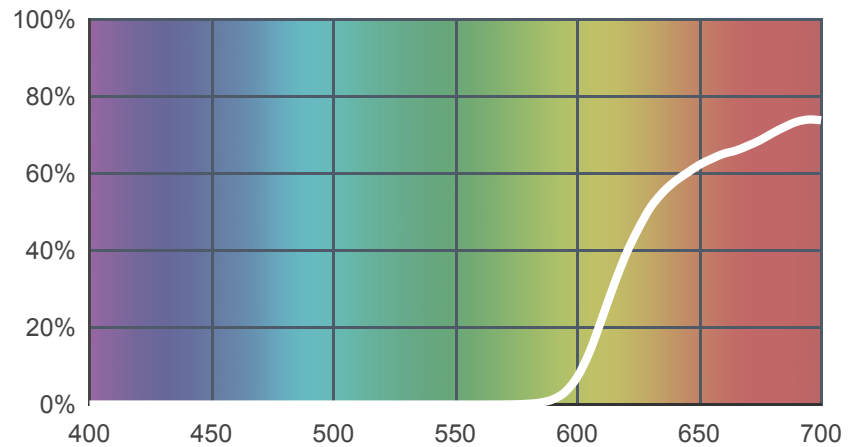

029 Plasa Red

[View on leefilters.com](#) / [Find a Dealer](#)

Good for fire effects, musicals and cycloramas.

	Source C 6774K	Tungsten 3200K
Transmission Y	5.8%	8.7%
x	0.693	0.702
y	0.303	0.298
Absorption	1.24	1.06

Light transmitted (Y%)
for each colour
wavelength (nm)

Dimming Source Preview

Created by **Declan Randall** as a part of The Designer Series.

Rolls:

- **1" Core** 7.62m x 1.22m (25' x 48")
- **2" Core** 7.62m x 1.22m (25' x 48")
- **Quick Roll** Length 7.62m (25') x any width between 2.5cm - 1.17m (1" x 48")

Sheets:

- **Full Sheet** 1.22m x 0.53m (48" x 21")
USA: Full Sheets by special order only.
- **Half Sheet** 0.61m x 0.53m (24" x 21")

Pre-Cut Packs:

- Not available in a pack