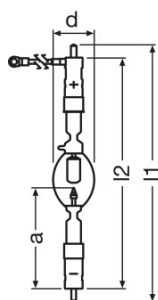

### Dimensions & weight

Diameter	78.0 mm
Length	433.0 mm
Mounting length	393.0 mm
Length with base excl. base pins/connection	393.00 mm
Light center length (LCL)	170.5 mm <sup>1)</sup>
Electrode gap cold	11.0 mm
Cable/wire length, input side	400 mm