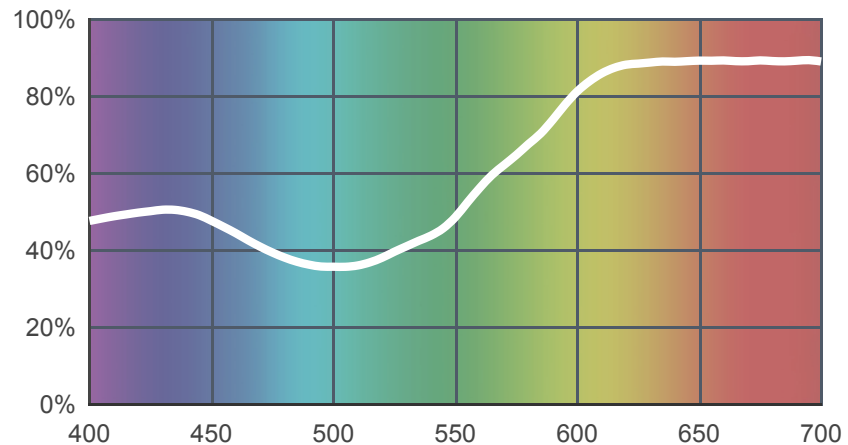

791 Moroccan Frost

[View on leefilters.com](#) / [Find a Dealer](#)

Smooths PAR or flood washes of large areas. Useful for houselights and good for interior colour washes.

	Source C 6774K	Tungsten 3200K
Transmission Y	57.2%	62%
x	0.376	0.492
y	0.322	0.386
Stop Value	1	$\frac{2}{3}$

Light transmitted (Y%)
for each colour
wavelength (nm)

Dimming Source Preview

Created by **Durgam Marengi** as a part of The Designer Series.

Rolls:

- **1" Core** 7.62m x 1.22m (25' x 48")
- **2" Core** 7.62m x 1.22m (25' x 48")
- **Quick Roll** Length 7.62m (25') x any width between 2.5cm - 1.17m (1" x 48")

Sheets:

- **Full Sheet** 1.22m x 0.53m (48" x 21")
USA: Full Sheets by special order only.
- **Half Sheet** 0.61m x 0.53m (24" x 21")

Pre-Cut Packs:

- **Quick Location Pack**
- **Master Location Pack**
- **Cosmetic Pack**