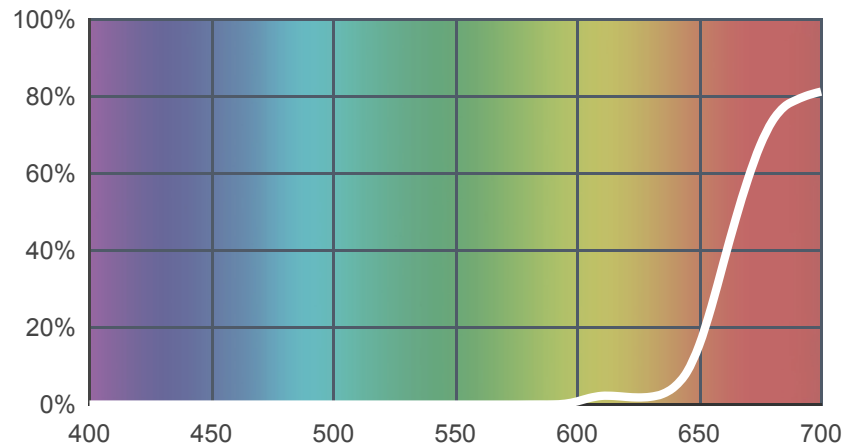

787 Marius Red

[View on leefilters.com](#) / [Find a Dealer](#)

Nice deep full red. Rose leaf colour.

	Source C 6774K	Tungsten 3200K
Transmission Y	1%	1.7%
x	0.714	0.719
y	0.283	0.281
Absorption	2	1.77

Light transmitted (Y%)
for each colour
wavelength (nm)

Dimming Source Preview

Created by **Henrik Hambro** as a part of The Designer Series.

Rolls:

- **1" Core** 7.62m x 1.22m (25' x 48")
- **2" Core** 7.62m x 1.22m (25' x 48")
- **Quick Roll** Length 7.62m (25') x any width between 2.5cm - 1.17m (1" x 48")

Sheets:

- **Full Sheet** 1.22m x 0.53m (48" x 21")
USA: Full Sheets by special order only.
- **Half Sheet** 0.61m x 0.53m (24" x 21")

Pre-Cut Packs:

- Not available in a pack