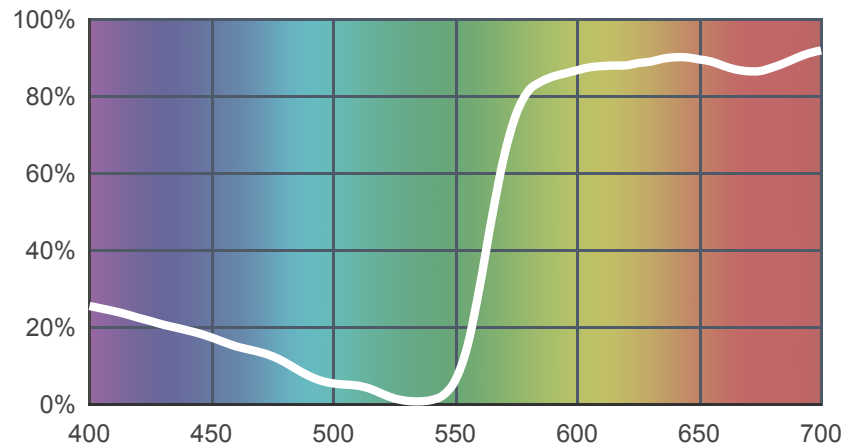

779 Bastard Pink

[View on leefilters.com](#) / [Find a Dealer](#)

Deep sunset. Useful on dark skin tones.

	Source C 6774K	Tungsten 3200K
Transmission Y	38.8%	47.8%
x	0.501	0.582
y	0.336	0.369
Absorption	0.41	0.32

Light transmitted (Y%)
for each colour
wavelength (nm)

Dimming Source Preview

Created by **David Hersey** as a part of The Designer Series.

Rolls:

- **1" Core** 7.62m x 1.22m (25' x 48")
- **2" Core** 7.62m x 1.22m (25' x 48")
- **Quick Roll** Length 7.62m (25') x any width between 2.5cm - 1.17m (1" x 48")

Sheets:

- **Full Sheet** 1.22m x 0.53m (48" x 21")
USA: Full Sheets by special order only.
- **Half Sheet** 0.61m x 0.53m (24" x 21")

Pre-Cut Packs:

- Not available in a pack

LEE Filters