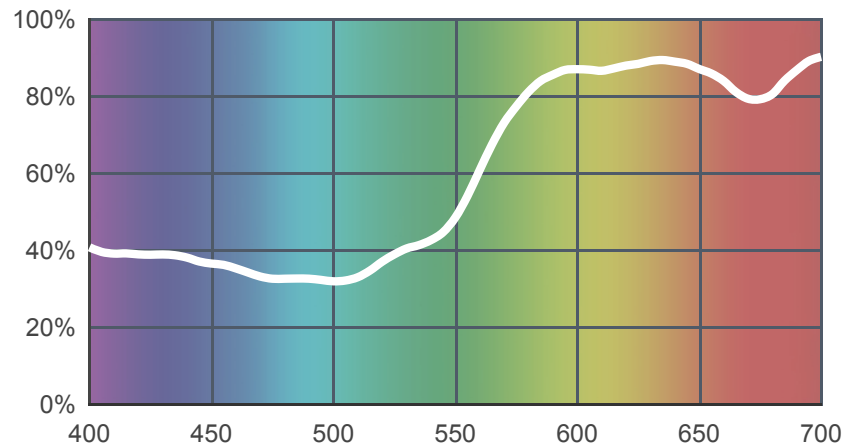

773 Cardbox Amber

[View on leefilters.com](#) / [Find a Dealer](#)

Warm tint for skin tones.

	Source C 6774K	Tungsten 3200K
Transmission Y	60.2%	65.8%
x	0.4	0.503
y	0.351	0.4
Absorption	0.22	0.18

Light transmitted (Y%)
for each colour
wavelength (nm)

Dimming Source Preview

Created by **Henrik Hambro** as a part of The Designer Series.

Rolls:

- **1" Core** 7.62m x 1.22m (25' x 48")
- **2" Core** 7.62m x 1.22m (25' x 48")
- **Quick Roll** Length 7.62m (25') x any width between 2.5cm - 1.17m (1" x 48")

Sheets:

- **Half Sheet** 0.61m x 0.53m (24" x 21")

Pre-Cut Packs:

- Not available in a pack