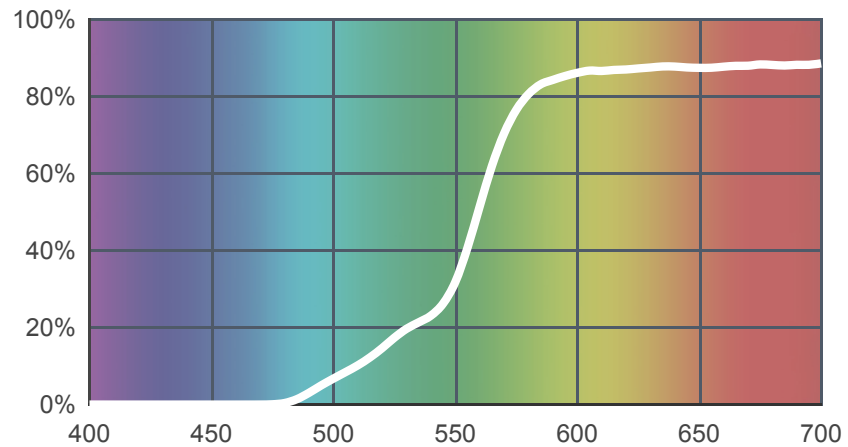

770 Burnt Yellow

[View on leefilters.com](#) / [Find a Dealer](#)

A colour that feels warm and dense on camera, a balance between 179 and 105.

	Source C 6774K	Tungsten 3200K
Transmission Y	47.7%	56%
x	0.545	0.576
y	0.477	0.464
Absorption	0.32	0.25

Light transmitted (Y%)
for each colour
wavelength (nm)

Dimming Source Preview

Created by **Dave Davey** as a part of The Designer Series.

Rolls:

- **1" Core** 7.62m x 1.22m (25' x 48")
- **2" Core** 7.62m x 1.22m (25' x 48")
- **Quick Roll** Length 7.62m (25') x any width between 2.5cm - 1.17m (1" x 48")

Sheets:

- **Full Sheet** 1.22m x 0.53m (48" x 21")
USA: Full Sheets by special order only.
- **Half Sheet** 0.61m x 0.53m (24" x 21")

Pre-Cut Packs:

- Not available in a pack