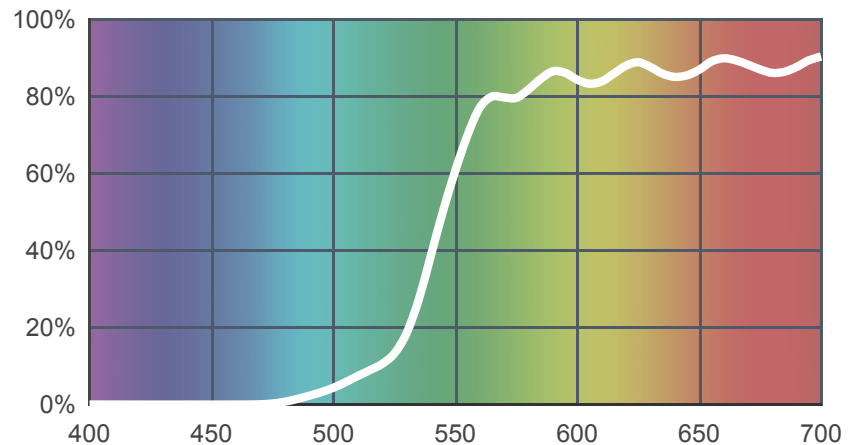

768 Egg Yolk Yellow

[View on leefilters.com](#) / [Find a Dealer](#)

A bold strong chemical yellow, less orange/red than 179 Chrome orange.

	Source C 6774K	Tungsten 3200K
Transmission Y	55.6%	63.2%
x	0.522	0.557
y	0.469	0.438
Absorption	0.26	0.2

Light transmitted (Y%)
for each colour
wavelength (nm)

Dimming Source Preview

Created by **Paule Constable** as a part of The Designer Series.

Rolls:

- **1" Core** 7.62m x 1.22m (25' x 48")
- **2" Core** 7.62m x 1.22m (25' x 48")
- **Quick Roll** Length 7.62m (25') x any width between 2.5cm - 1.17m (1" x 48")

Sheets:

- **Full Sheet** 1.22m x 0.53m (48" x 21")
USA: Full Sheets by special order only.
- **Half Sheet** 0.61m x 0.53m (24" x 21")

Pre-Cut Packs:

- Not available in a pack