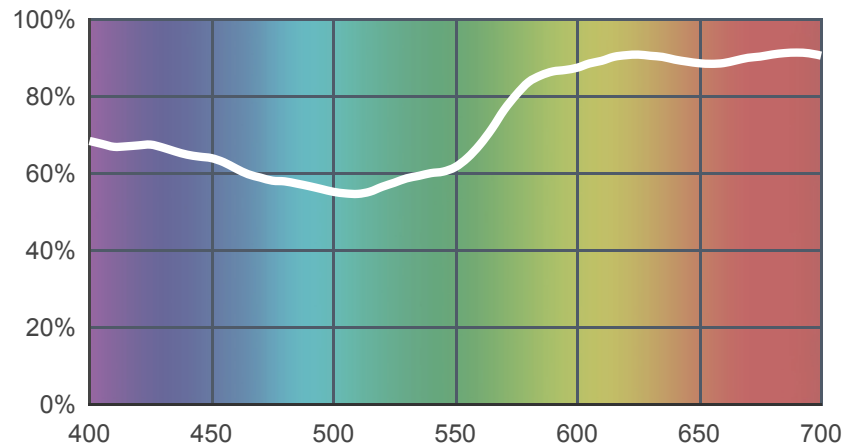

749 Hampshire Rose

[View on leefilters.com](#) / [Find a Dealer](#)

Combines flesh tone warmer 154 with some Hampshire frost.

	Source C 6774K	Tungsten 3200K
Transmission Y	74%	76.8%
x	0.339	0.455
y	0.318	0.393
Stop Value	1/2	1/3

Light transmitted (Y%)
for each colour
wavelength (nm)

Dimming Source Preview

Created by **Dave Davey** as a part of The Designer Series.

Rolls:

- **1" Core** 7.62m x 1.22m (25' x 48")
- **2" Core** 7.62m x 1.22m (25' x 48")
- **Quick Roll** Length 7.62m (25') x any width between 2.5cm - 1.17m (1" x 48")

Sheets:

- **Full Sheet** 1.22m x 0.53m (48" x 21")
USA: Full Sheets by special order only.
- **Half Sheet** 0.61m x 0.53m (24" x 21")

Pre-Cut Packs:

- Not available in a pack

LEE Filters