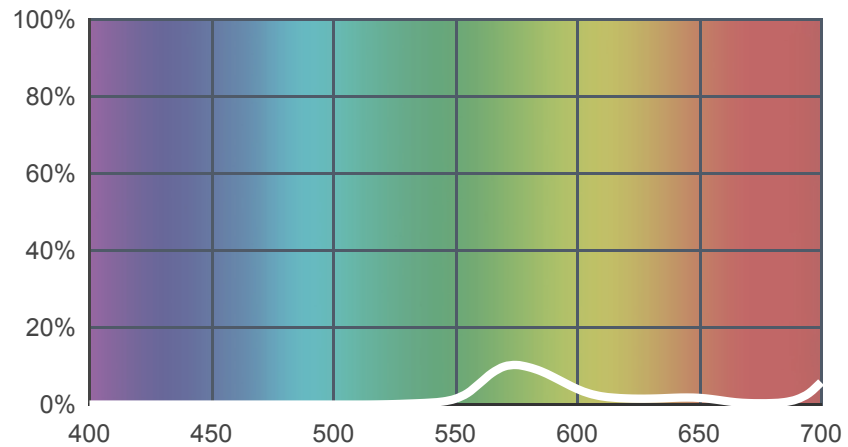

# 741 Mustard Yellow

[View on leefilters.com](#) / [Find a Dealer](#)

Spooky when used in haze.  
Removes some red and blue.  
Works best with daylight bulbs.  
Sodium lamp effect.

	Source C 6774K	Tungsten 3200K
Transmission Y	3.3%	3.7%
x	0.506	0.524
y	0.491	0.475
Absorption	1.48	1.43

Light transmitted (Y%)  
for each colour  
wavelength (nm)

### Rolls:

- **1" Core** 7.62m x 1.22m (25' x 48")
- **2" Core** 7.62m x 1.22m (25' x 48")
- **Quick Roll** Length 7.62m (25') x any width between 2.5cm - 1.17m (1" x 48")

### Sheets:

- **Full Sheet** 1.22m x 0.53m (48" x 21")  
USA: Full Sheets by special order only.
- **Half Sheet** 0.61m x 0.53m (24" x 21")