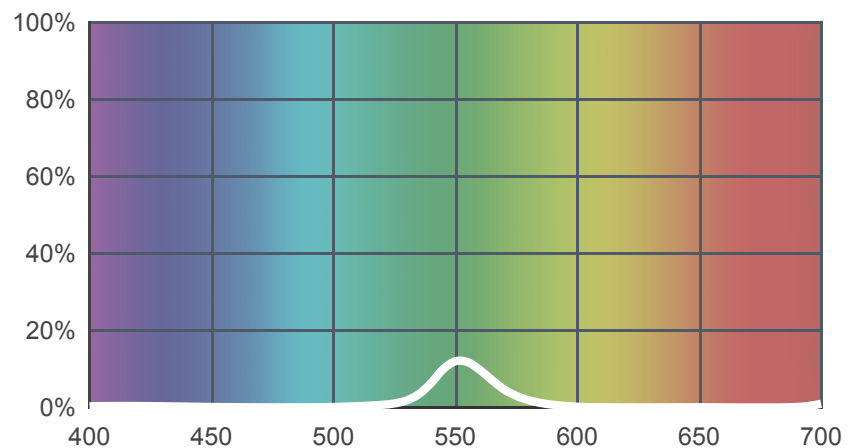

740 Aurora Borealis Green

[View on leefilters.com](#) / [Find a Dealer](#)

Primary jungle colour. Removes some red and blue. Works best with daylight bulbs. Sodium lamp effect.

	Source C 6774K	Tungsten 3200K
Transmission Y	3.7%	3.5%
x	0.337	0.354
y	0.617	0.625
Absorption	1.43	1.46

Light transmitted (Y%)
for each colour
wavelength (nm)

Dimming Source Preview

100% Power 3200K

50% Power 2700K

30% Power 2000K

Created by **Henrik Hambro** as a part of The Designer Series.

Rolls:

- **1" Core** 7.62m x 1.22m (25' x 48")
- **2" Core** 7.62m x 1.22m (25' x 48")
- **Quick Roll** Length 7.62m (25') x any width between 2.5cm - 1.17m (1" x 48")

Sheets:

- **Full Sheet** 1.22m x 0.53m (48" x 21")
USA: Full Sheets by special order only.
- **Half Sheet** 0.61m x 0.53m (24" x 21")

Pre-Cut Packs:

- Not available in a pack