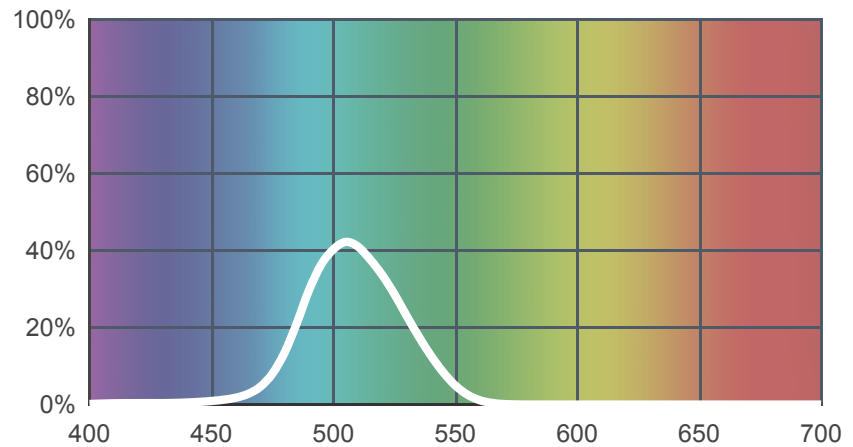

735 Velvet Green

[View on leefilters.com](http://leefilters.com) / [Find a Dealer](#)

A beautiful background colour. Victorian melodrama. A night time green.

	Source C 6774K	Tungsten 3200K
Transmission Y	11.5%	7.9%
x	0.103	0.111
y	0.536	0.621
Absorption	0.94	1.11

Light transmitted (Y%)
for each colour
wavelength (nm)

Dimming Source Preview

Created by **Rick Fisher** as a part of The Designer Series.

Rolls:

- **1" Core** 7.62m x 1.22m (25' x 48")
- **2" Core** 7.62m x 1.22m (25' x 48")
- **Quick Roll** Length 7.62m (25') x any width between 2.5cm - 1.17m (1" x 48")

Sheets:

- **Full Sheet** 1.22m x 0.53m (48" x 21")
USA: Full Sheets by special order only.
- **Half Sheet** 0.61m x 0.53m (24" x 21")

Pre-Cut Packs:

- **Inspiration Pack 2**
- **DJ Pack 2**