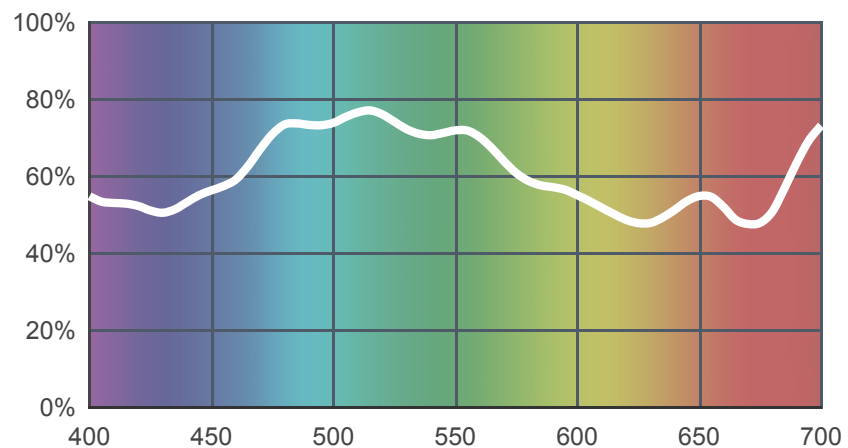

731 Dirty Ice

[View on leefilters.com](#) / [Find a Dealer](#)

Dirtier than 730 Liberty green, more orange, sympathetic with skin tones.

	Source C 6774K	Tungsten 3200K
Transmission Y	63.8%	61.6%
x	0.293	0.396
y	0.339	0.42
Absorption	0.2	0.21

Light transmitted (Y%)
for each colour
wavelength (nm)

Dimming Source Preview

Created by **Paule Constable** as a part of The Designer Series.

Rolls:

- **1" Core** 7.62m x 1.22m (25' x 48")
- **2" Core** 7.62m x 1.22m (25' x 48")
- **Quick Roll** Length 7.62m (25') x any width between 2.5cm - 1.17m (1" x 48")

Sheets:

- **Full Sheet** 1.22m x 0.53m (48" x 21")
USA: Full Sheets by special order only.
- **Half Sheet** 0.61m x 0.53m (24" x 21")

Pre-Cut Packs:

- Not available in a pack