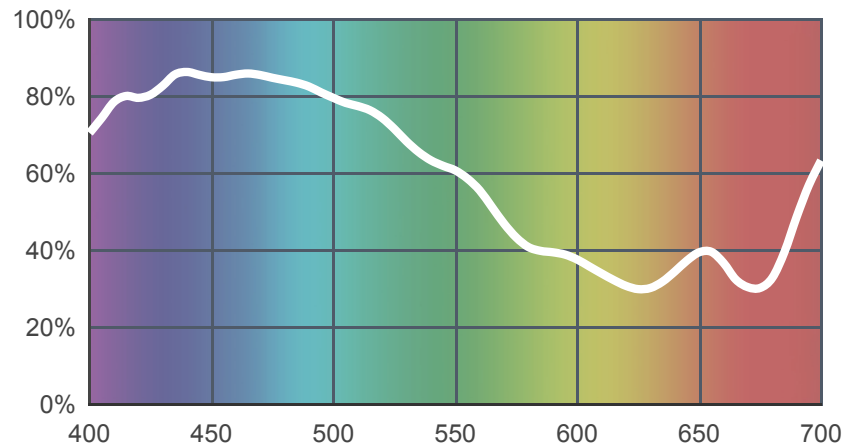

# 725 Old Steel Blue

[View on leefilters.com](#) / [Find a Dealer](#)

Cool wash, useful for highlights.

	Source C 6774K	Tungsten 3200K
Transmission Y	56.2%	51.2%
x	0.239	0.336
y	0.27	0.382
Absorption	0.25	0.29

Light transmitted (Y%)  
for each colour  
wavelength (nm)

Dimming Source Preview

Created by **David Hersey** as a part of The Designer Series.

## Rolls:

- **1" Core** 7.62m x 1.22m (25' x 48")
- **2" Core** 7.62m x 1.22m (25' x 48")
- **Quick Roll** Length 7.62m (25') x any width between 2.5cm - 1.17m (1" x 48")

## Sheets:

- **Full Sheet** 1.22m x 0.53m (48" x 21")  
USA: Full Sheets by special order only.
- **Half Sheet** 0.61m x 0.53m (24" x 21")