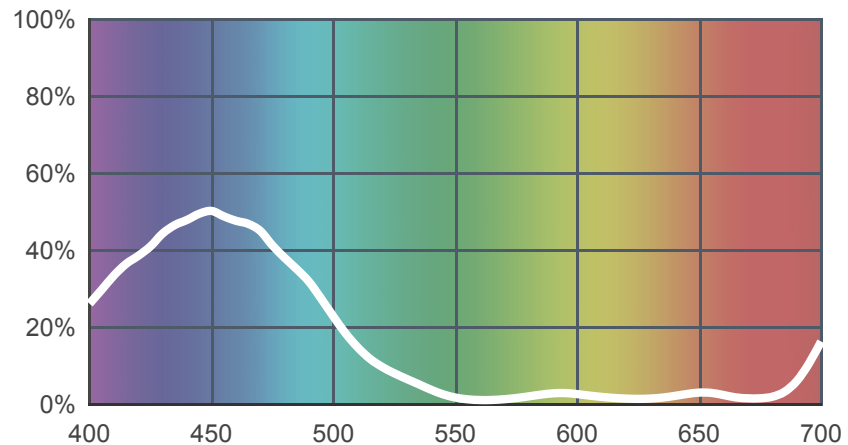

723 Virgin Blue

[View on leefilters.com](#) / [Find a Dealer](#)

This is a pure blue, not too green and not too lavender, yet still feels warm for a blue with an early morning feel.

	Source C 6774K	Tungsten 3200K
Transmission Y	7%	5%
x	0.158	0.192
y	0.1	0.171
Absorption	1.16	1.3

Light transmitted (Y%)
for each colour
wavelength (nm)

Dimming Source Preview

Created by **Kate Wilkins** as a part of The Designer Series.

Rolls:

- **1" Core** 7.62m x 1.22m (25' x 48")
- **2" Core** 7.62m x 1.22m (25' x 48")
- **Quick Roll** Length 7.62m (25') x any width between 2.5cm - 1.17m (1" x 48")

Sheets:

- **Full Sheet** 1.22m x 0.53m (48" x 21")
USA: Full Sheets by special order only.
- **Half Sheet** 0.61m x 0.53m (24" x 21")

Pre-Cut Packs:

- Not available in a pack