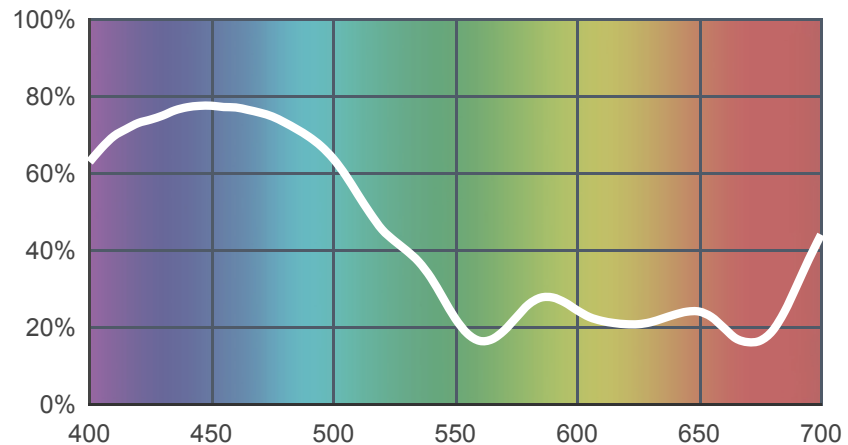

720 Durham Daylight Frost

[View on leefilters.com](#) / [Find a Dealer](#)

Smooths PAR or flood washes of large areas. Useful for houselight and good for entrances from natural light.

	Source C 6774K	Tungsten 3200K
Transmission Y	32.3%	-
x	0.216	-
y	0.209	-
Stop Value	1 ⅔	1 ⅔

Light transmitted (Y%)
for each colour
wavelength (nm)

Created by **Durgam Marengi** as a part of The Designer Series.

Rolls:

- **1" Core** 7.62m x 1.22m (25' x 48")
- **2" Core** 7.62m x 1.22m (25' x 48")
- **Quick Roll** Length 7.62m (25') x any width between 2.5cm - 1.17m (1" x 48")

Sheets:

- **Full Sheet** 1.22m x 0.53m (48" x 21")
USA: Full Sheets by special order only.
- **Half Sheet** 0.61m x 0.53m (24" x 21")

Pre-Cut Packs:

- **Quick Location Pack**
- **Master Location Pack**
- **Tungsten to Daylight Pack**