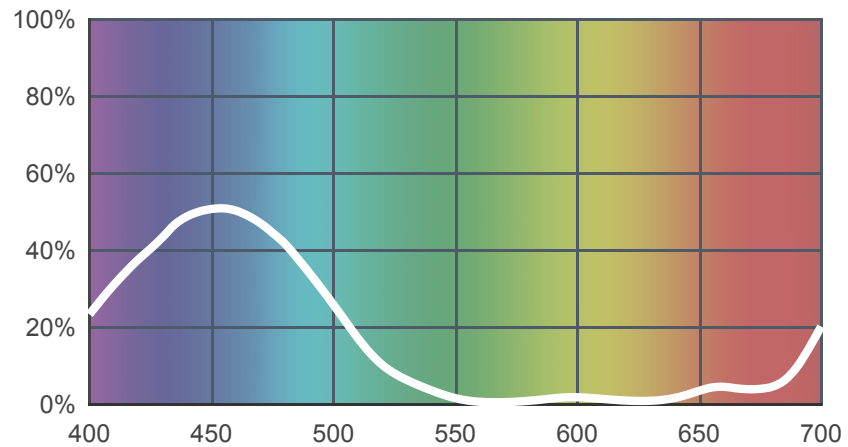

714 Elysian Blue

[View on leefilters.com](http://leefilters.com) / [Find a Dealer](#)

A new deeper version of Alice Blue.

| | Source C 6774K | Tungsten 3200K |
|----------------|-------------------|-------------------|
| Transmission Y | 7.1% | 4.8% |
| x | 0.151 | 0.177 |
| y | 0.099 | 0.163 |
| Absorption | 1.15 | 1.32 |

Light transmitted (Y%)
for each colour
wavelength (nm)

Dimming Source Preview

Created by **Chris Ellis** as a part of The Designer Series.

Rolls:

- **1" Core** 7.62m x 1.22m (25' x 48")
- **2" Core** 7.62m x 1.22m (25' x 48")
- **Quick Roll** Length 7.62m (25') x any width between 2.5cm - 1.17m (1" x 48")

Sheets:

- **Full Sheet** 1.22m x 0.53m (48" x 21")
USA: Full Sheets by special order only.
- **Half Sheet** 0.61m x 0.53m (24" x 21")

Pre-Cut Packs:

- Not available in a pack