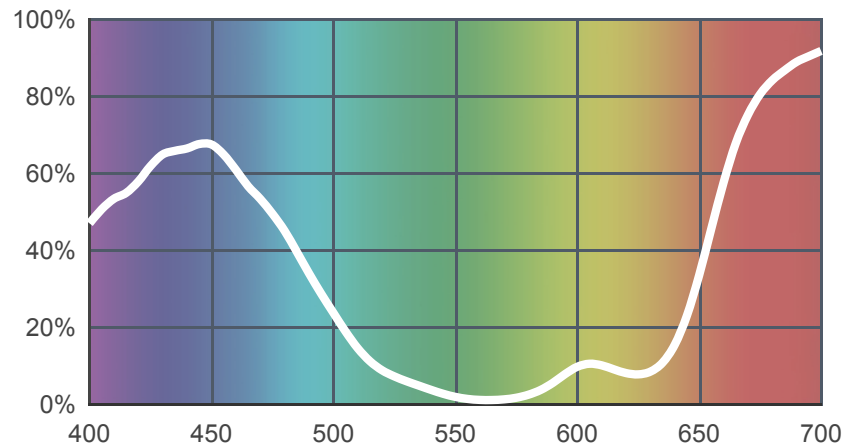

701 Provence

[View on leefilters.com](#) / [Find a Dealer](#)

The colour of the Lavender fields of the south of France. A redder version of 180 for use on cameras balanced to tungsten sources.

	Source C 6774K	Tungsten 3200K
Transmission Y	9.4%	8.4%
x	0.199	0.313
y	0.098	0.178
Absorption	1.03	1.07

Light transmitted (Y%)
for each colour
wavelength (nm)

Dimming Source Preview

Created by **Dave Davey** as a part of The Designer Series.

Rolls:

- **1" Core** 7.62m x 1.22m (25' x 48")
- **2" Core** 7.62m x 1.22m (25' x 48")
- **Quick Roll** Length 7.62m (25') x any width between 2.5cm - 1.17m (1" x 48")

Sheets:

- **Full Sheet** 1.22m x 0.53m (48" x 21")
USA: Full Sheets by special order only.
- **Half Sheet** 0.61m x 0.53m (24" x 21")

Pre-Cut Packs:

- Not available in a pack

LEE Filters