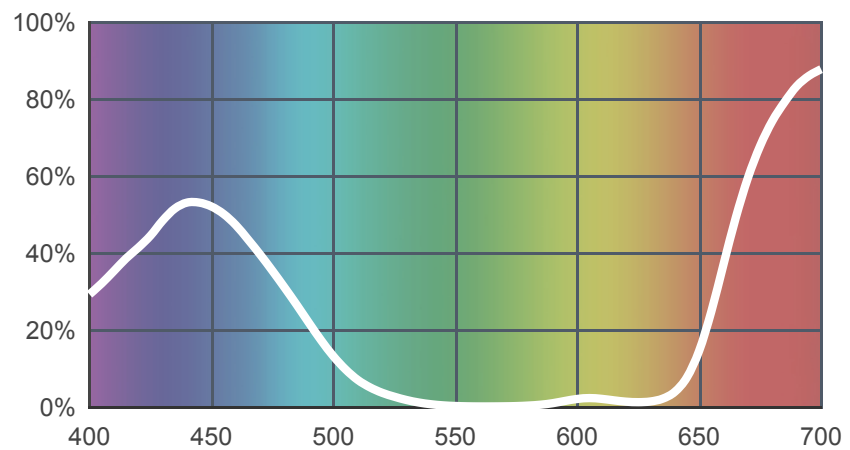

700 Perfect Lavender

[View on leefilters.com](#) / [Find a Dealer](#)

In-between 170 Deep Lavender and 345 Fuchsia Pink, and is good for backlighting and romantic atmospheres.

	Source C 6774K	Tungsten 3200K
Transmission Y	4.8%	3.9%
x	0.177	0.263
y	0.07	0.128
Absorption	1.32	1.41

Light transmitted (Y%)
for each colour
wavelength (nm)

Dimming Source Preview

Created by **Peter Fisker** as a part of The Designer Series.

Rolls:

- **1" Core** 7.62m x 1.22m (25' x 48")
- **2" Core** 7.62m x 1.22m (25' x 48")
- **Quick Roll** Length 7.62m (25') x any width between 2.5cm - 1.17m (1" x 48")

Sheets:

- **Full Sheet** 1.22m x 0.53m (48" x 21")
USA: Full Sheets by special order only.
- **Half Sheet** 0.61m x 0.53m (24" x 21")

Pre-Cut Packs:

- Not available in a pack