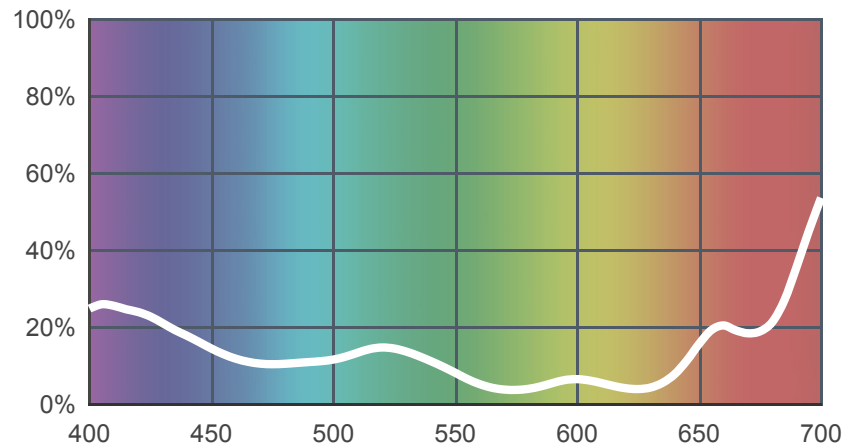

601 Silver

[View on leefilters.com](#) / [Find a Dealer](#)

	Source C 6774K	Tungsten 3200K
Transmission Y	9%	8.5%
x	0.244	0.359
y	0.248	0.359
Absorption	1.04	1.07

Light transmitted (Y%)
for each colour
wavelength (nm)

Dimming Source Preview

Created by **Declan Randall** as a part of The Designer Series.

Rolls:

- **1" Core** 7.62m x 1.22m (25' x 48")
- **2" Core** 7.62m x 1.22m (25' x 48")
- **Quick Roll** Length 7.62m (25') x any width between 2.5cm - 1.17m (1" x 48")

Sheets:

- **Full Sheet** 1.22m x 0.53m (48" x 21")
USA: Full Sheets by special order only.
- **Half Sheet** 0.61m x 0.53m (24" x 21")

Pre-Cut Packs:

- Not available in a pack

LEE Filters