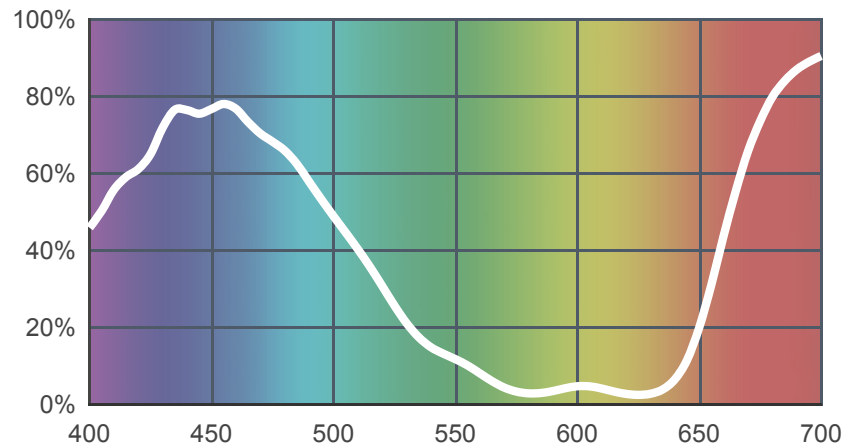

# 525 Argent Blue

[View on leefilters.com](#) / [Find a Dealer](#)

LSIs Silver Anniversary colour. Great for a foreboding cold winters night, but allows enough light transmission to be useful for general illuminance too.

	Source C 6774K	Tungsten 3200K
Transmission Y	17.1%	13.5%
x	0.171	0.236
y	0.143	0.237
Absorption	0.77	0.87

Light transmitted (Y%)  
for each colour  
wavelength (nm)

### Rolls:

- **1" Core** 7.62m x 1.22m (25' x 48")
- **2" Core** 7.62m x 1.22m (25' x 48")
- **Quick Roll** Length 7.62m (25') x any width between 2.5cm - 1.17m (1" x 48")

### Sheets:

- **Full Sheet** 1.22m x 0.53m (48" x 21")  
USA: Full Sheets by special order only.
- **Half Sheet** 0.61m x 0.53m (24" x 21")