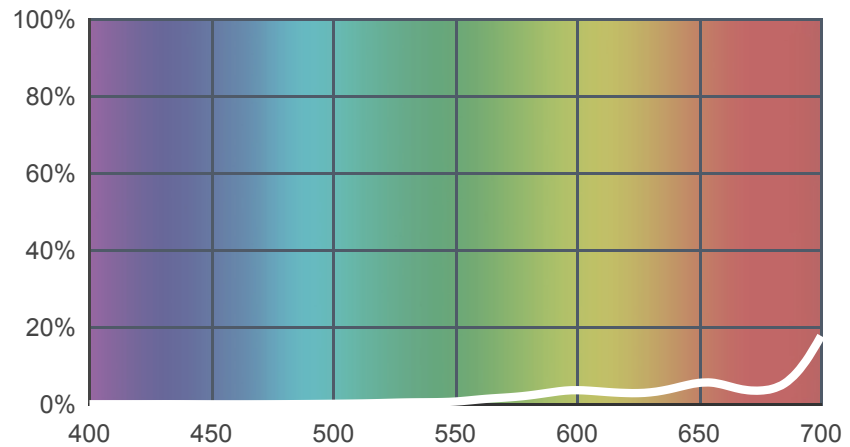

511 Bacon Brown

[View on leefilters.com](#) / [Find a Dealer](#)

	Source C 6774K	Tungsten 3200K
Transmission Y	1.6%	2%
x	0.563	0.6
y	0.406	0.39
Absorption	1.79	1.7

Light transmitted (Y%)
for each colour
wavelength (nm)

Dimming Source Preview

Created by **Lucy Carter** as a part of The Designer Series.

Rolls:

- **1" Core** 7.62m x 1.22m (25' x 48")
- **2" Core** 7.62m x 1.22m (25' x 48")
- **Quick Roll** Length 7.62m (25') x any width between 2.5cm - 1.17m (1" x 48")

Sheets:

- **Full Sheet** 1.22m x 0.53m (48" x 21")
USA: Full Sheets by special order only.
- **Half Sheet** 0.61m x 0.53m (24" x 21")

Pre-Cut Packs:

- Not available in a pack