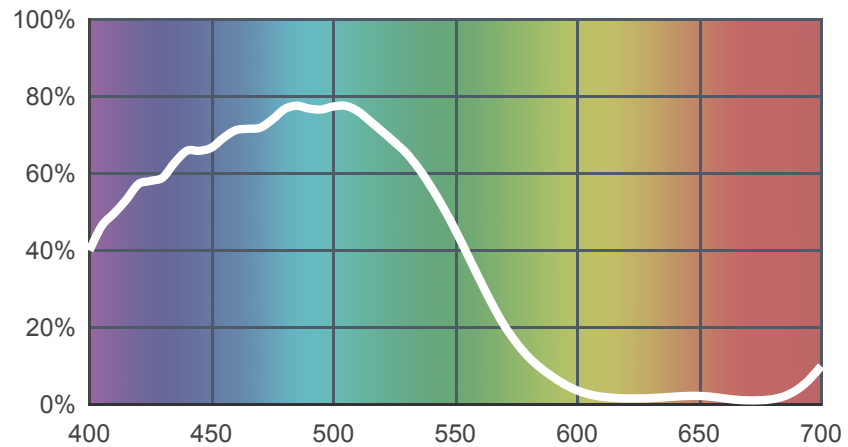

354 Special Steel Blue

[View on leefilters.com](#) / [Find a Dealer](#)

A cooling blue-green wash for stage and set lighting.

	Source C 6774K	Tungsten 3200K
Transmission Y	39.2%	31.1%
x	0.173	0.208
y	0.265	0.398
Absorption	0.41	0.51

Light transmitted (Y%)
for each colour
wavelength (nm)

Dimming Source Preview

Created by **Declan Randall** as a part of The Designer Series.

Rolls:

- **1" Core** 7.62m x 1.22m (25' x 48")
- **2" Core** 7.62m x 1.22m (25' x 48")
- **Quick Roll** Length 7.62m (25') x any width between 2.5cm - 1.17m (1" x 48")

Sheets:

- **Full Sheet** 1.22m x 0.53m (48" x 21")
USA: Full Sheets by special order only.
- **Half Sheet** 0.61m x 0.53m (24" x 21")

Pre-Cut Packs:

- Not available in a pack