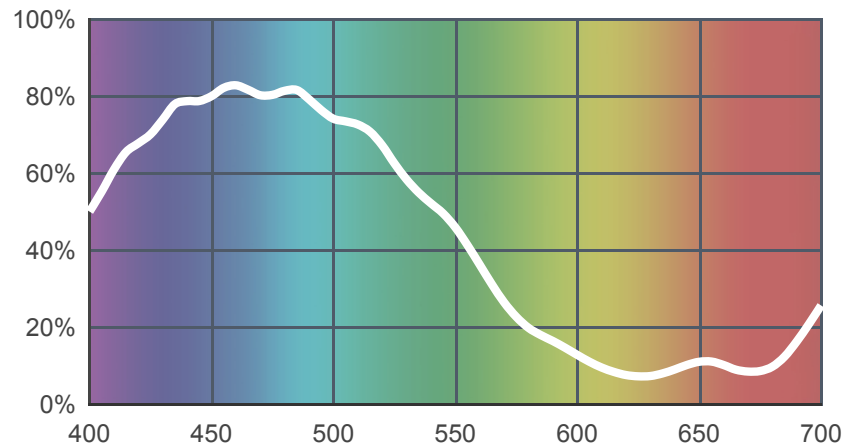

353 Lighter Blue

[View on leefilters.com](#) / [Find a Dealer](#)

Good for daylight effects.

	Source C 6774K	Tungsten 3200K
Transmission Y	41%	34.5%
x	0.193	0.25
y	0.246	0.366
Absorption	0.39	0.46

Light transmitted (Y%)
for each colour
wavelength (nm)

Dimming Source Preview

Rolls:

- **1" Core** 7.62m x 1.22m (25' x 48")
- **2" Core** 7.62m x 1.22m (25' x 48")
- **Quick Roll** Length 7.62m (25') x any width between 2.5cm - 1.17m (1" x 48")

Sheets:

- **Full Sheet** 1.22m x 0.53m (48" x 21")
USA: Full Sheets by special order only.
- **Half Sheet** 0.61m x 0.53m (24" x 21")