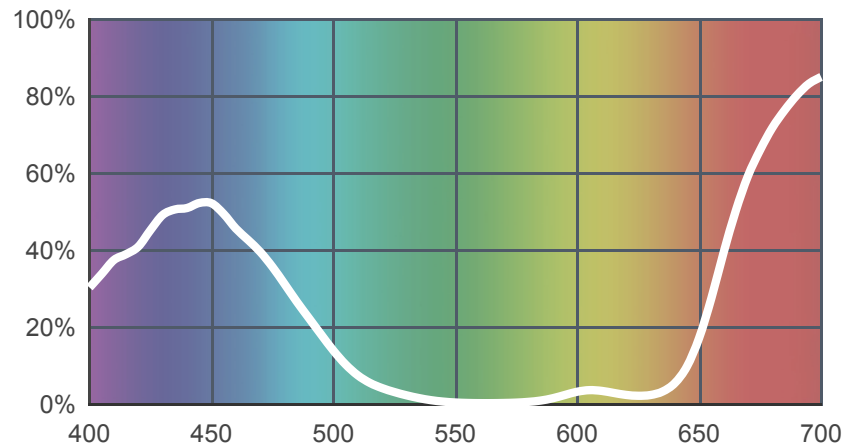

343 Special Medium Lavender

[View on leefilters.com](http://leefilters.com) / [Find a Dealer](#)

Good for theatre and T.V. effect lighting and backlighting.

	Source C 6774K	Tungsten 3200K
Transmission Y	6%	4.5%
x	0.182	0.274
y	0.081	0.139
Absorption	1.22	1.35

Light transmitted (Y%)
for each colour
wavelength (nm)

Dimming Source Preview

Rolls:

- **1" Core** 7.62m x 1.22m (25' x 48")
- **2" Core** 7.62m x 1.22m (25' x 48")
- **Quick Roll** Length 7.62m (25') x any width between 2.5cm - 1.17m (1" x 48")

Sheets:

- **Full Sheet** 1.22m x 0.53m (48" x 21")
USA: Full Sheets by special order only.
- **Half Sheet** 0.61m x 0.53m (24" x 21")

Pre-Cut Packs:

- **DJ Pack 1**

LEE Filters